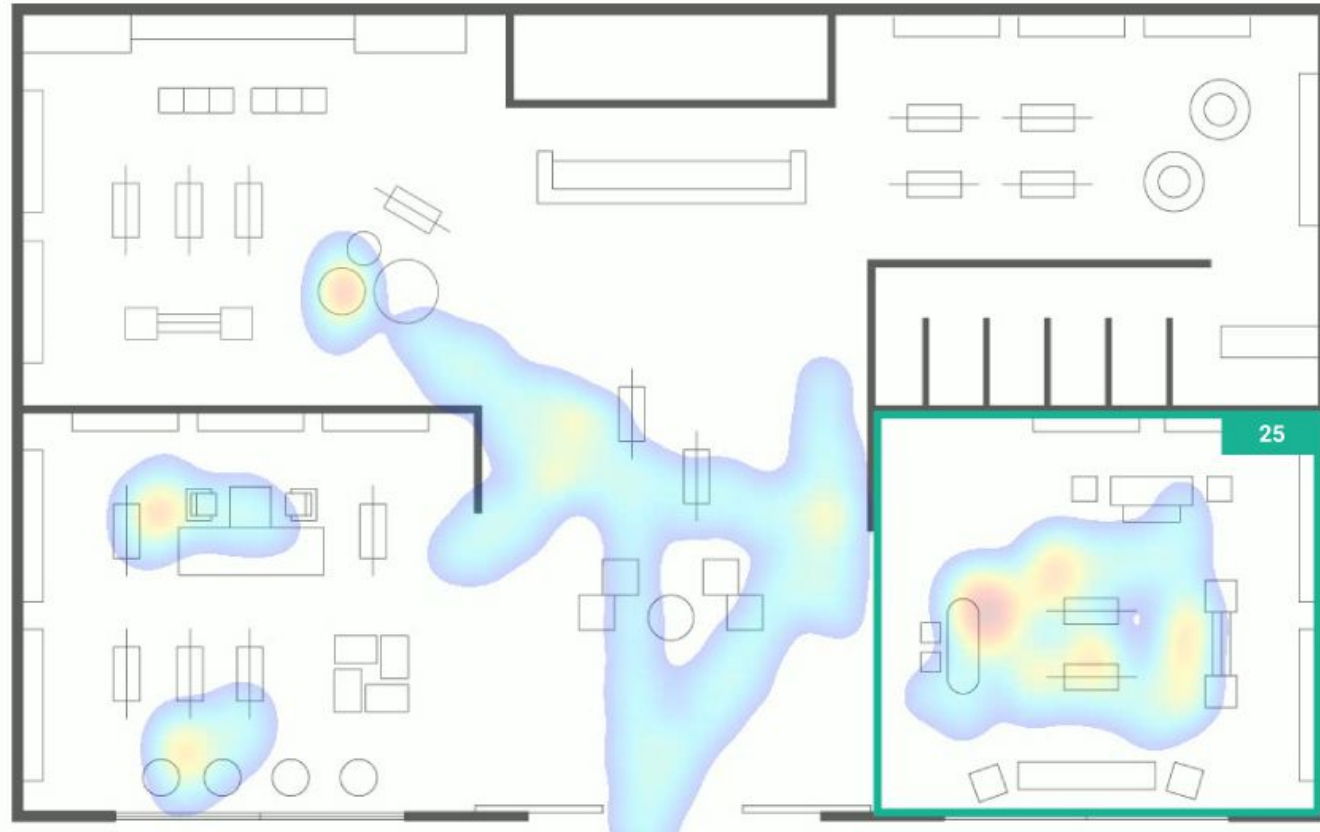

Heatmaps

Heatmaps

11 Dec 2020

11 Dec 2020

08:00 AM

09:00 PM

< 1s > 2h

11 Dec 2021
9:30-9:45AM