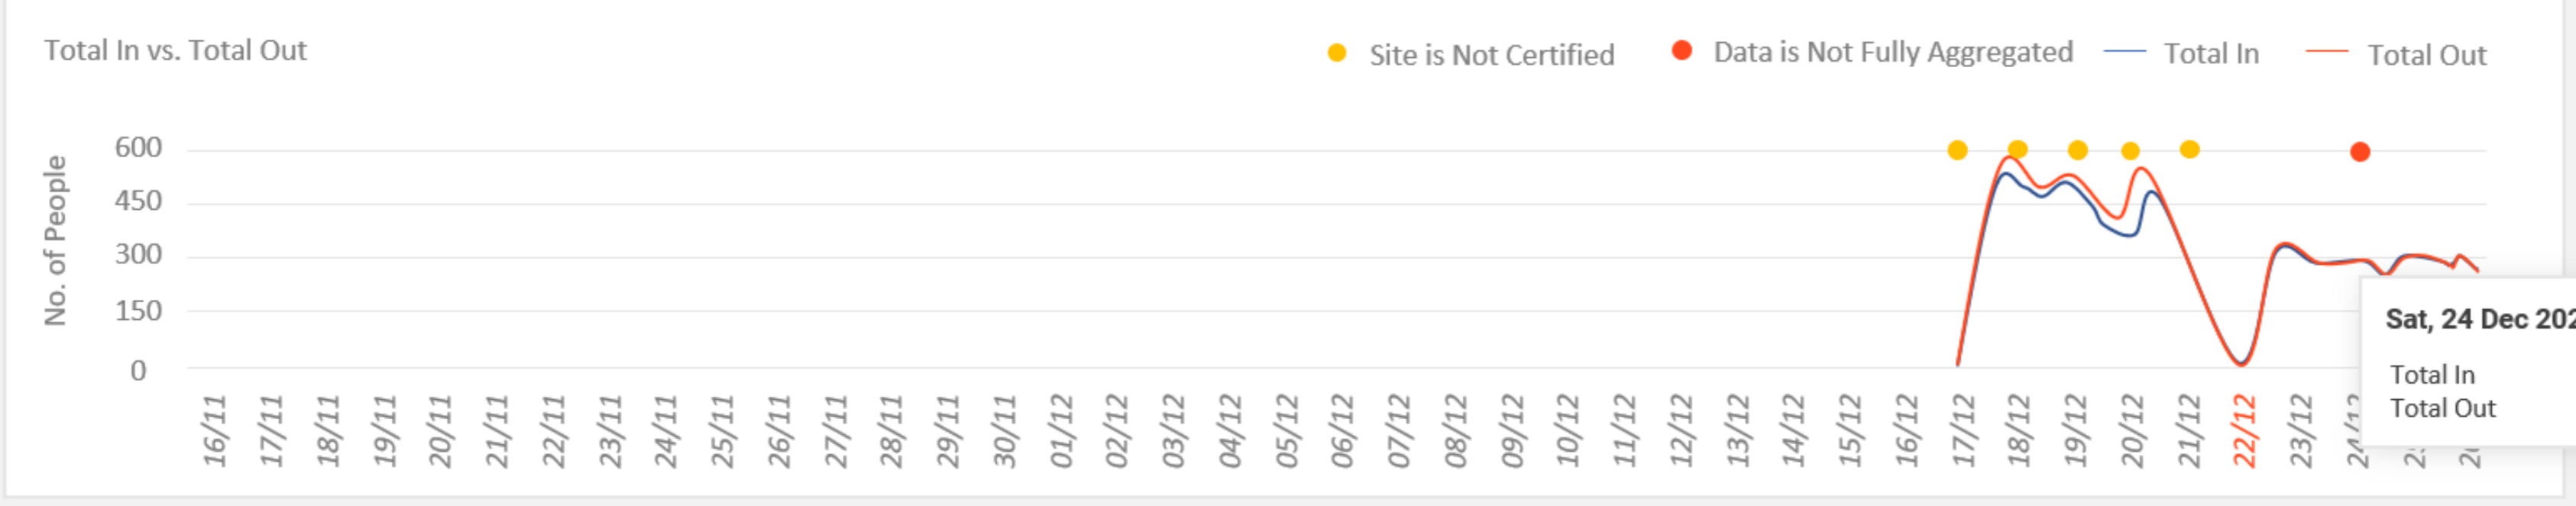

Site Summary for the Last 14 Days

Date	Day of Week	Site Status	Site is Certified	Data is Aggregated	Total In	Total Out	Discrepancy (%)	Outside Traffic	Turn In Rate (%)
20-Dec-2022	Tue	Operating	No	Yes	434	535	23.27	740	58.02
21-Dec-2022	Wed	Operating	No	Yes	488	579	18.64	740	24.02
22-Dec-2022	Thu	Not Operating	Yes	Yes	-	-	-	740	24.02
23-Dec-2022	Fri	Operating	Yes	Yes	234	235	0.43	740	24.02
24-Dec-2022	Sat	Operating	Yes	Partial	234	235	10.43	740	24.02
25-Dec-2022	Sun	Operating	Yes	Yes	234	235	0.43	740	24.02
26-Dec-2022	Mon	Operating	Yes	Yes	234	235	0.43	740	24.02

Site Summary for the Last 120 Days

Site ABC OPERATING

Site Code
2084

Operating Hours
 Monday 10:00 – 18:00
 Tuesday 10:00 – 18:00
 Wednesday 10:00 – 18:00
 Thursday Not Operating
 Friday 10:00 – 18:00
 Saturday 10:00 – 18:00
 Sunday 10:00 – 18:00