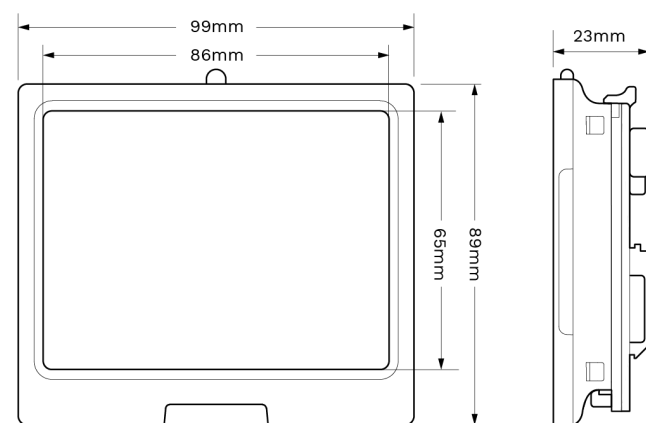

PRODUCT DIMENSION

FRONT VIEW

SIDE VIEW

Do you need further information or have a question? Please visit www.footfallcam.com

©2002-2023 Footfall counter is trademark application of FootfallCam in various jurisdictions. We reserve the right to introduce modifications without notice. All other company names and products are trademarks of their respective companies.