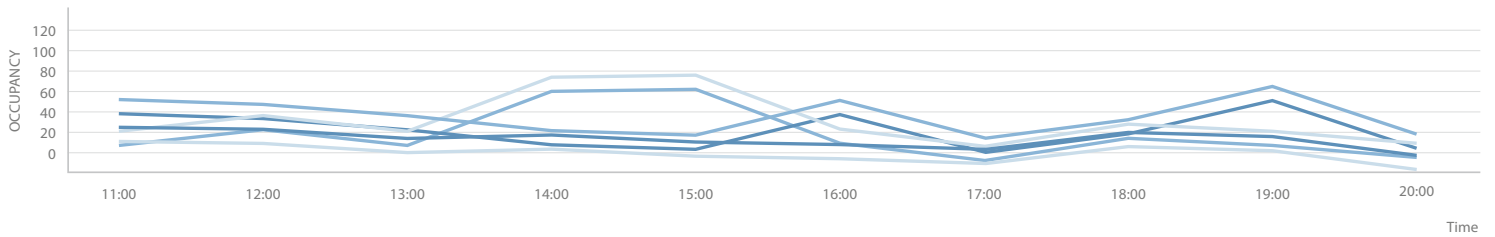

FOOTFALLCAM - FFCMSIA - SPACE OCCUPANCY REPORT

Report Period: 25/01/2020 - 31/01/2020

Total Visitor Count

245

▲ 8.0%

Average Occupancy

20

▲ 8.0%

Max. Occupancy

20

Max. Occupancy
Last Week: 30

Occupancy Limit Time

15 mins

Occupancy Limit Time
Last Week: 16 mins

Occupancy Limit Triggered

16

▲ 3.0%

15 MINUTES OCCUPANCY

HOURLY VISITOR COUNT

	10:00	11:00	12:00	13:00	14:00	15:00	16:00	17:00	18:00	19:00	20:00	21:00	22:00
25 Jan 2019	0	0	0	0	9	10	14	17	20	16	14	8	0
26 Jan 2019	2	6	8	15	12	20	0	0	0	0	0	0	0
27 Jan 2019	0	0	0	0	0	0	0	0	0	0	8	0	0
28 Jan 2019	5	5	5	15	16	16	19	20	5	8	5	7	5
29 Jan 2019	10	15	20	15	6	15	17	18	20	17	20	18	15
30 Jan 2019	4	6	14	20	20	3	7	11	8	20	3	1	0
31 Jan 2019	0	2	3	15	16	20	18	20	7	2	0	2	0

SUMMARY TABLE

Hours	Total Visitor Count	Average Occupancy	Max. Occupancy	Occupancy Limit Time (mins)	Occupancy Limit Triggered
10:00	107	20	20	15	3
11:00	130	18	20	15	6
12:00	155	13	20	15	4
13:00	130	15	20	10	2
14:00	204	12	20	10	4
15:00	130	2	20	10	6
16:00	273	5	20	10	3
17:00	134	20	20	20	4
18:00	173	16	20	20	9
19:00	284	10	20	18	7
20:00	183	19	20	18	2
21:00	107	17	20	18	4
22:00	130	11	20	17	6