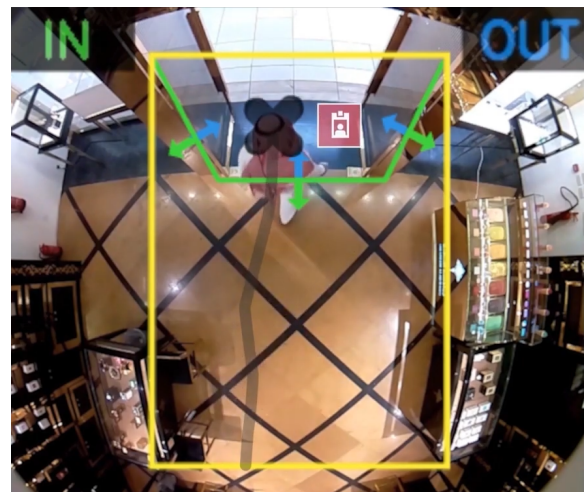

PRODUCT DIMENSION

STAFF EXCLUSION USING AI VIDEO ANALYTICS

- Unique pattern designed recognisable by footfallCam counters
- Privacy and Security: Identification anonymise
- No wireless emission and battery maintenance
- No training and disturbance of staff routine
- Safe and easy to use: PII compliant

HARDWARE & ENVIRONMENTAL REQUIREMENTS

- FootfallCam People Counter MUST be version 3.3.0 and above in order to process HD video
- The basic Patterned Staff Tag MUST be a FootfallCam design with a striped pattern
- Staff Live view must have enough walking space (>2m from the centre of the live view, equivalent to > 4m coverage in the walking direction) for staff to be detected.
- Recommended ceiling height for 2.5m -3.2m. If the ceiling height is above 3.2m, it is possible to install drop poles to lower the mounting height within the recommended height range.
- Only compatible with Normal Counting mode. Not supported for Queue Counting or Heatmap Counting mode.

GUIDELINE TO WEAR PATTERNED STAFF TAG

- Wear a tag in the centre of the upper chest area for the best accuracy.
- Wear a tag upright, and not dangling downward.
- Wear tag in landscape orientation as diagram beside
- Do NOT wear tag with a lanyard or hide tag in a pocket or cover tag with other objects such as tudung, scarf, hair, hand.
- Simple and plain coloured shirts work better than colourful shirts with complex patterns/ stripes.

HOW IT WORK

1. The user will wear the staff exclusion tag before walking through the tracking zone.
2. The user will automatically be detected as a staff
3. The user can proceed to walk through the entrance and they will be excluded from being counted.