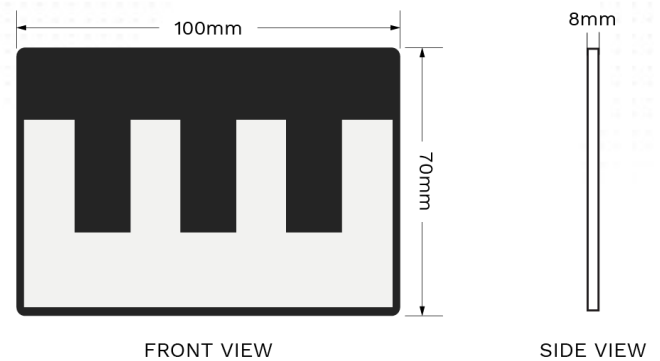

PRODUCT DIMENSION