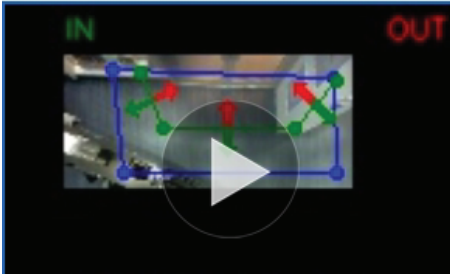

FOOTFALLCAM ACCURACY CERTIFICATE

Counter Name : Counter01
Branch : FootfallCam_UK
Verified Date : 01/01/2019
Verified by : FootfallCam

	IN	OUT
Manual Obeservation	30	30
System Count	30	30
Difference	0	0
Accuracy	100 %	100 %

Summary

Following a concern from the FootfallCam Store (FootfallCam_UK) regarding the accuracy of the footfall counter. we have performed a verification study. The system has achieve an overall accuracy of 100.00% with a sample size of 30 persons coming in; accuracy of 100.00% with a sample size of 30 persons going out. Therefore, we are happy to assure that the count figures are accurate.

Video Logs

Date & Time : 31.12.2018
11:00:00 - 11:30:00

Manual Observation : 15 (in) : 15 (out)
System Count : 15 (in) : 15 (out)
Differences : 0 : 0