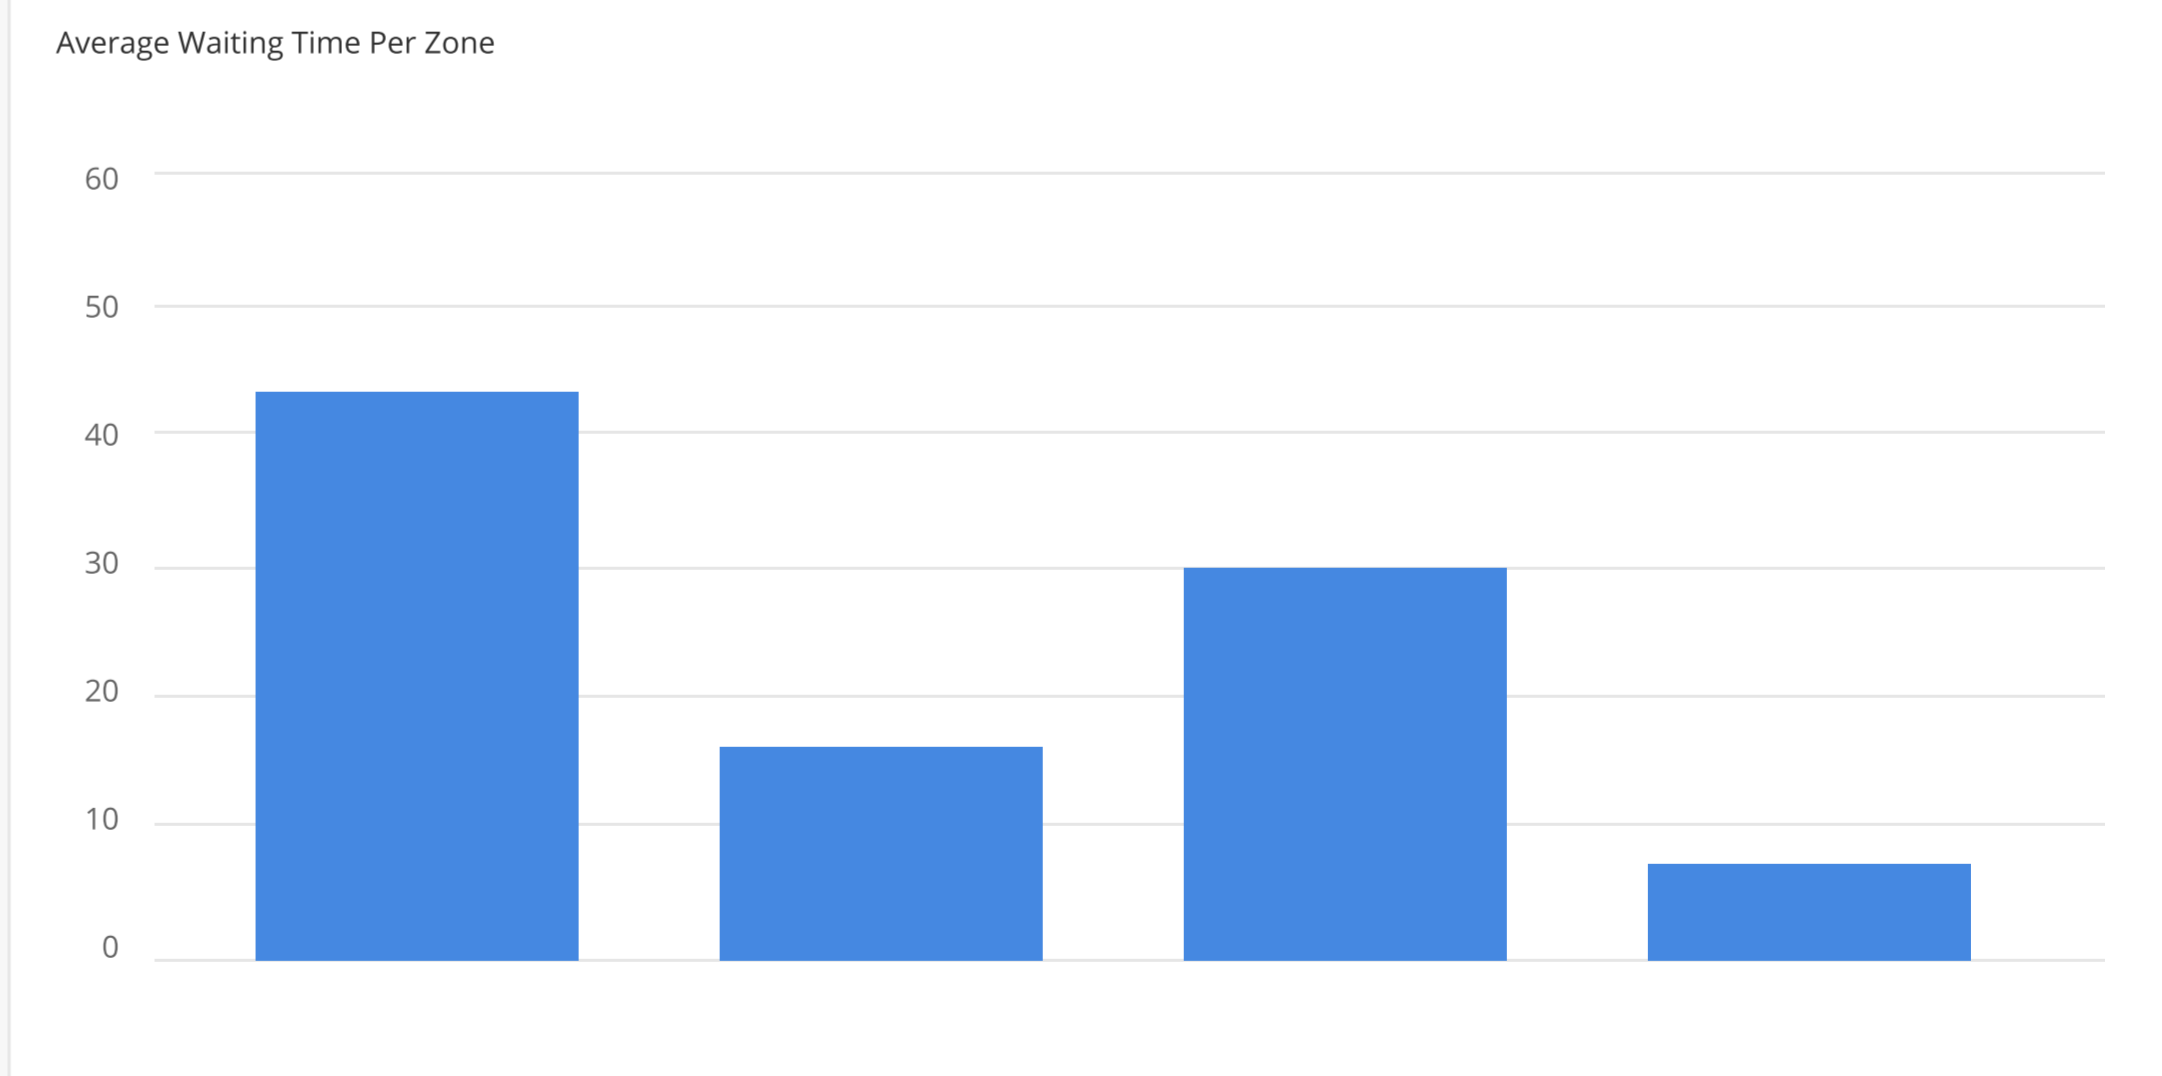

Baggage Drop

Waiting Time	Number of Zone	Number of Gate
< 20 mins	2	6
20 mins - 40 mins	1	4
> 40mins	1	4

Time	Zone A		Zone B		Zone C		Zone D	
	Visitors	Waiting Time (mins)	Visitors	Waiting Time (mins)	Visitors	Waiting Time (mins)	Visitors	Waiting Time (mins)
08:00 - 09:00	20	8	41	13	36	10	18	6
09:00 - 10:00	35	10	67	21	15	5	20	7
10:00 - 11:00	51	16	30	12	10	4	38	15
11:00 - 12:00	22	8	10	5	20	6	46	19
12:00 - 13:00	28	9	8	10	21	6	32	7
13:00 - 14:00	39	12	15	7	25	6	27	6
14:00 - 15:00	55	17	24	9	32	10	22	6
15:00 - 16:00	41	12	31	12	28	7	19	6
16:00 - 17:00	28	8	25	9	40	18	12	5
17:00 - 18:00	15	5	16	9	35	15	8	3
18:00 - 19:00	32	10	10	5	23	23	15	6

Security Checkpoint

Waiting Time	Number of Zone	Number of Gate
< 20 mins	2	6
20 mins - 40 mins	1	4
> 40mins	1	4

	Zone A		Zone B		Zone C		Zone D	
Time	Visitors	Waiting Time (mins)	Visitors	Waiting Time (mins)	Visitors	Waiting Time (mins)	Visitors	Waiting Time (mins)
08:00 - 09:00	20	8	41	13	36	10	18	6
09:00 - 10:00	35	10	67	21	15	5	20	7
10:00 - 11:00	51	16	30	12	10	4	38	15
11:00 - 12:00	22	8	10	5	20	6	46	19
12:00 - 13:00	28	9	8	10	21	6	32	7
13:00 - 14:00	39	12	15	7	25	6	27	6
14:00 - 15:00	55	17	24	9	32	10	22	6
15:00 - 16:00	41	12	31	12	28	7	19	6
16:00 - 17:00	28	8	25	9	40	18	12	5
17:00 - 18:00	15	5	16	9	35	15	8	3
18:00 - 19:00	32	10	10	5	23	23	15	6

Immigration

	Zone A		Zone B		Zone C		Zone D	
Time	Visitors	Waiting Time (mins)	Visitors	Waiting Time (mins)	Visitors	Waiting Time (mins)	Visitors	Waiting Time (mins)
08:00 - 09:00	20	8	41	13	36	10	18	6
09:00 - 10:00	35	10	67	21	15	5	20	7
10:00 - 11:00	51	16	30	12	10	4	38	15
11:00 - 12:00	22	8	10	5	20	6	46	19
12:00 - 13:00	28	9	8	10	21	6	32	7
13:00 - 14:00	39	12	15	7	25	6	27	6
14:00 - 15:00	55	17	24	9	32	10	22	6
15:00 - 16:00	41	12	31	12	28	7	19	6
16:00 - 17:00	28	8	25	9	40	18	12	5
17:00 - 18:00	15	5	16	9	35	15	8	3
18:00 - 19:00	32	10	10	5	23	23	15	6