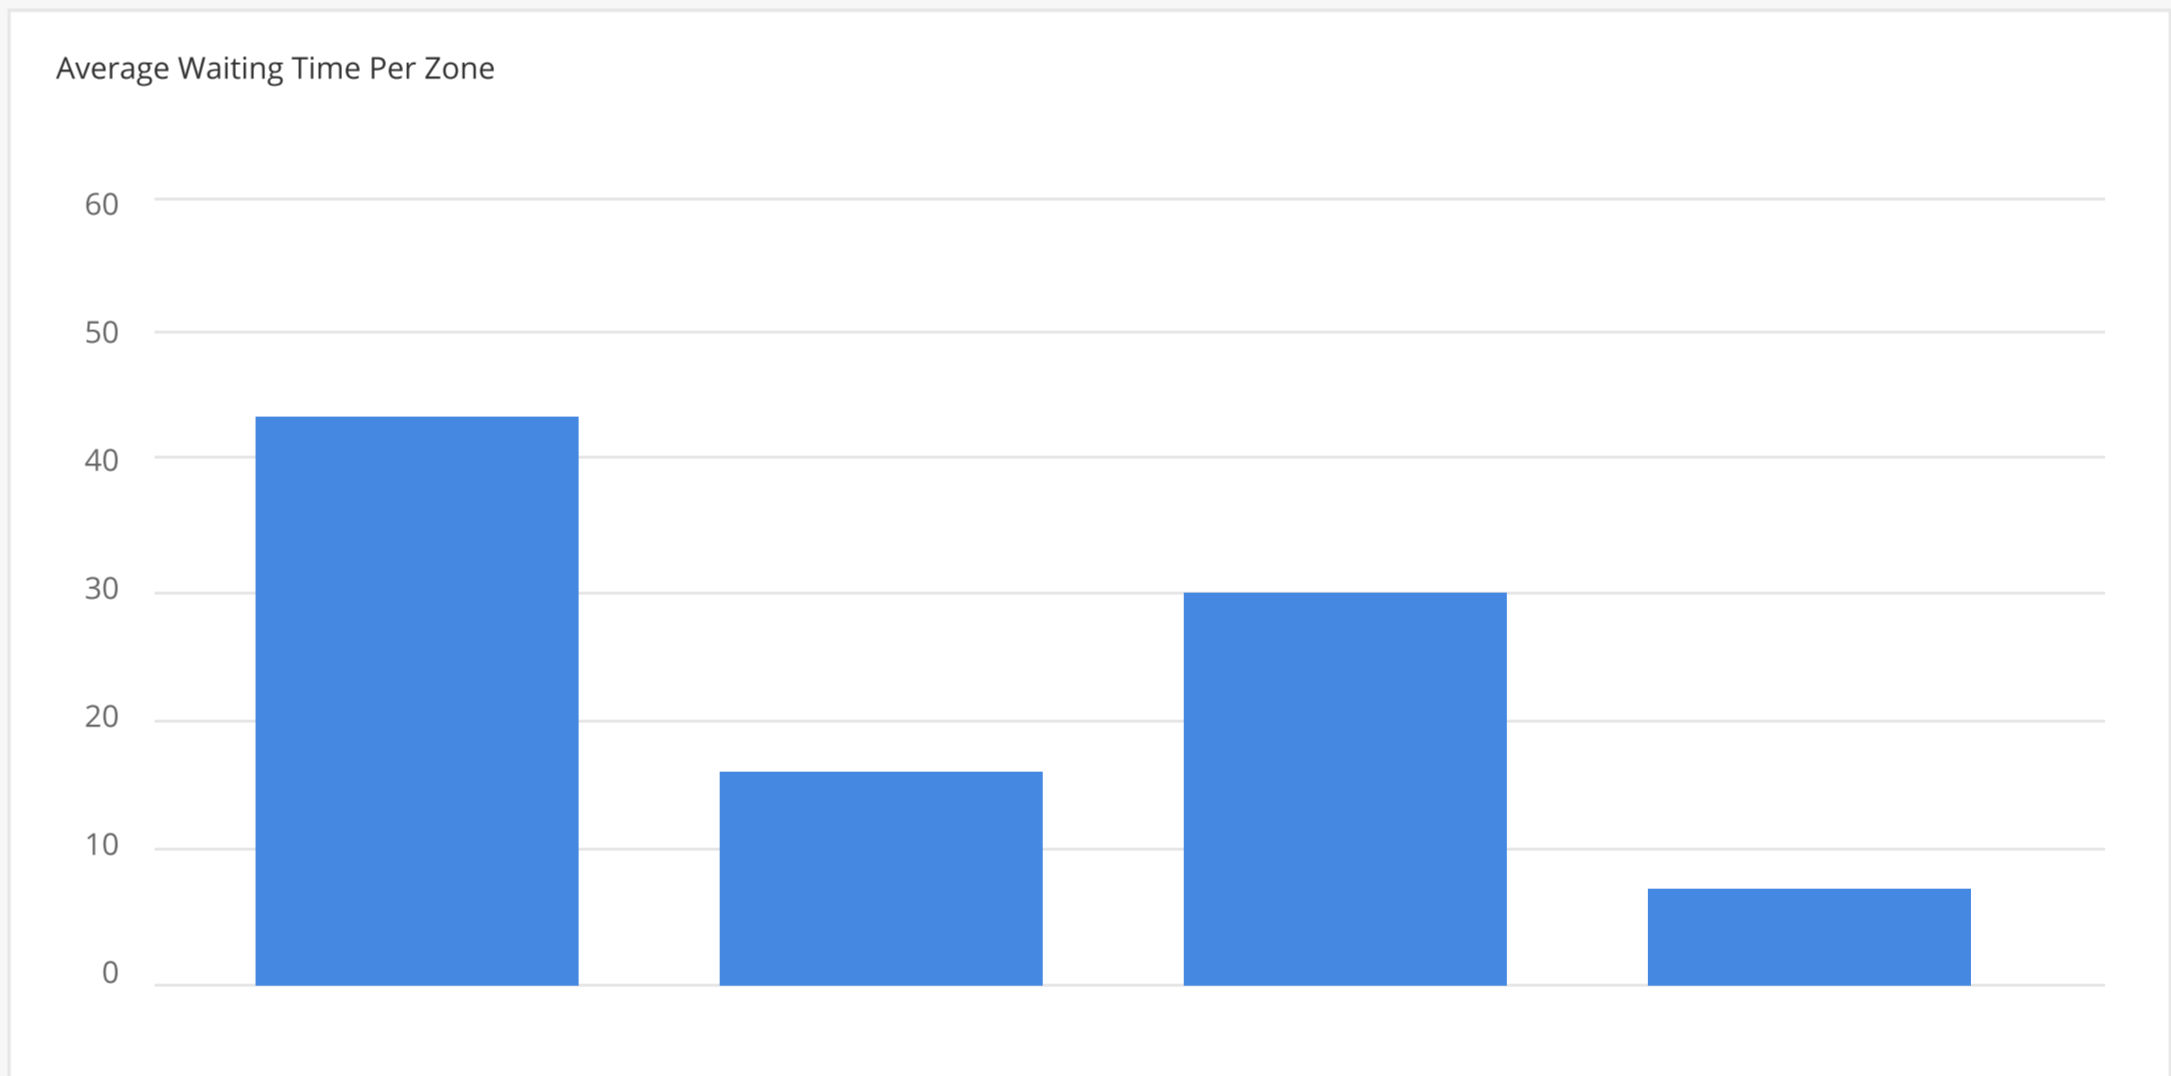

AIRPORT MONITORING SYSTEM KPI REPORT

Report Period: 04/03/2023 (Monday)

Checkpoint Waiting Time

Average Waiting Time
48mins

Target Waiting Time
20mins

Time	Check-In counter	Baggage Drop	Security Checkpoint	Immigration	Total Waiting Time
9:00	10mins	5mins	10mins	3mins	28mins
10:00	5mins	6mins	6mins	5mins	22mins
11:00	4mins	4mins	5mins	3mins	16mins
12:00	14mins	6mins	10mins	20mins	50mins
13:00	30mins	20mins	20mins	45mins	27mins
14:00	28mins	35mins	38mins	28mins	40mins
15:00	26mins	15mins	26mins	26mins	26mins
16:00	22mins	6mins	15mins	6mins	22mins
17:00	22mins	22mins	11mins	6mins	22mins
18:00	18mins	18mins	20mins	5mins	18mins

Check-In Point

Waiting Time	Number of Zone	Number of Gate
< 20 mins	2	6
20 mins - 40 mins	1	4
> 40mins	1	4

Time	Zone A		Zone B		Zone C		Zone D	
	Visitors	Waiting Time (mins)	Visitors	Waiting Time (mins)	Visitors	Waiting Time (mins)	Visitors	Waiting Time (mins)
08:00 - 09:00	20	8	41	13	36	10	18	6
09:00 - 10:00	35	10	67	21	15	5	20	7
10:00 - 11:00	51	16	30	12	10	4	38	15
11:00 - 12:00	22	8	10	5	20	6	46	19
12:00 - 13:00	28	9	8	10	21	6	32	7
13:00 - 14:00	39	12	15	7	25	6	27	6
14:00 - 15:00	55	17	24	9	32	10	22	6
15:00 - 16:00	41	12	31	12	28	7	19	6
16:00 - 17:00	28	8	25	9	40	18	12	5
17:00 - 18:00	15	5	16	9	35	15	8	3
18:00 - 19:00	32	10	10	5	23	23	15	6