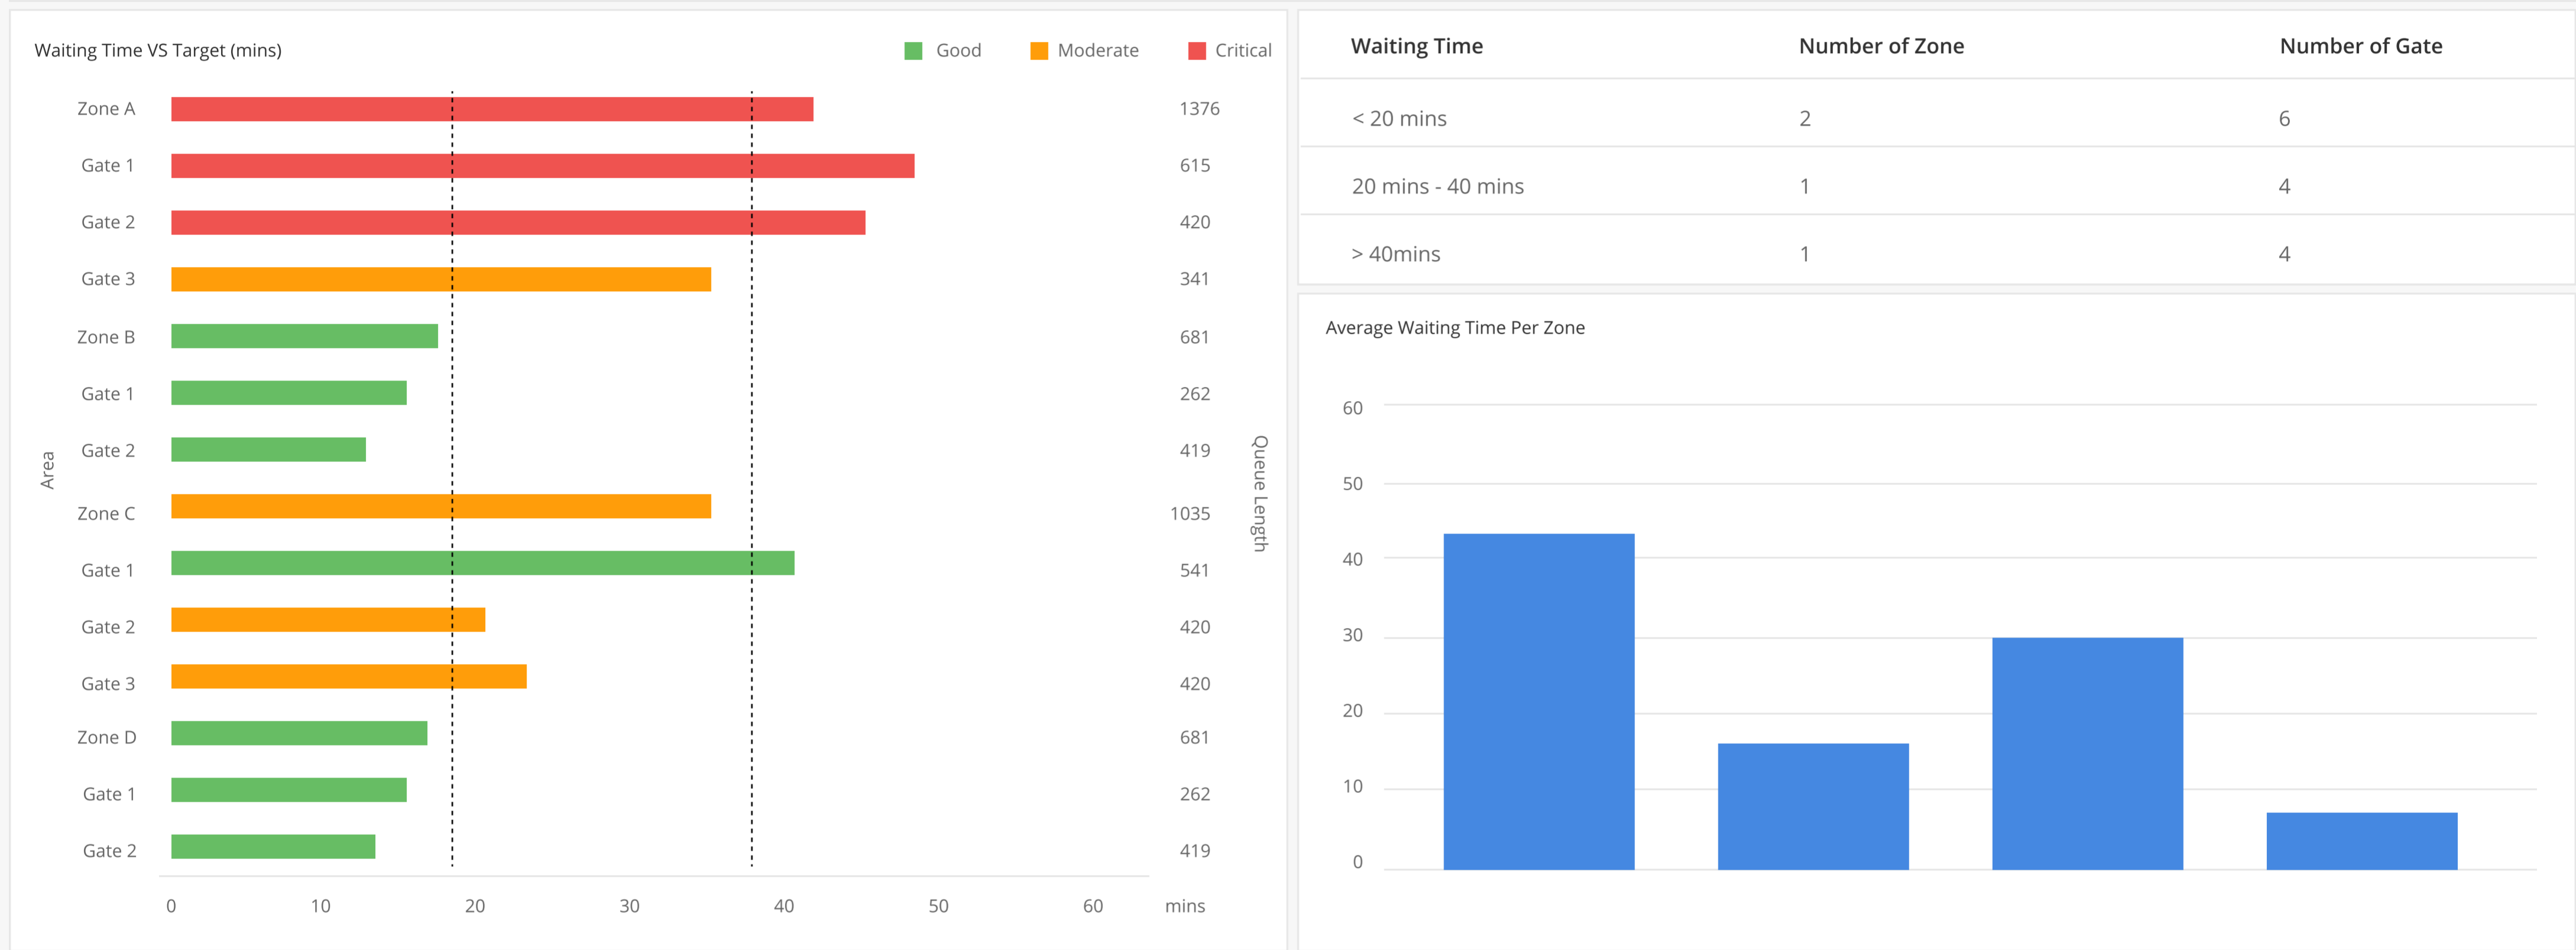

Baggage Drop

Waiting Time	Number of Zone	Number of Gate
< 20 mins	2	6
20 mins - 40 mins	1	4
> 40mins	1	4

Time	Zone A		Zone B		Zone C		Zone D	
	Visitors	Waiting Time (mins)	Visitors	Waiting Time (mins)	Visitors	Waiting Time (mins)	Visitors	Waiting Time (mins)
08:00 - 09:00	20	8	41	13	36	10	18	6
09:00 - 10:00	35	10	67	21	15	5	20	7
10:00 - 11:00	51	16	30	12	10	4	38	15
11:00 - 12:00	22	8	10	5	20	6	46	19
12:00 - 13:00	28	9	8	10	21	6	32	7
13:00 - 14:00	39	12	15	7	25	6	27	6
14:00 - 15:00	55	17	24	9	32	10	22	6
15:00 - 16:00	41	12	31	12	28	7	19	6
16:00 - 17:00	28	8	25	9	40	18	12	5
17:00 - 18:00	15	5	16	9	35	15	8	3
18:00 - 19:00	32	10	10	5	23	23	15	6

Security Checkpoint

Waiting Time	Number of Zone	Number of Gate
< 20 mins	2	6
20 mins - 40 mins	1	4
> 40mins	1	4

	Zone A		Zone B		Zone C		Zone D	
Time	Visitors	Waiting Time (mins)	Visitors	Waiting Time (mins)	Visitors	Waiting Time (mins)	Visitors	Waiting Time (mins)
08:00 - 09:00	20	8	41	13	36	10	18	6
09:00 - 10:00	35	10	67	21	15	5	20	7
10:00 - 11:00	51	16	30	12	10	4	38	15
11:00 - 12:00	22	8	10	5	20	6	46	19
12:00 - 13:00	28	9	8	10	21	6	32	7
13:00 - 14:00	39	12	15	7	25	6	27	6
14:00 - 15:00	55	17	24	9	32	10	22	6
15:00 - 16:00	41	12	31	12	28	7	19	6
16:00 - 17:00	28	8	25	9	40	18	12	5
17:00 - 18:00	15	5	16	9	35	15	8	3
18:00 - 19:00	32	10	10	5	23	23	15	6

Immigration

	Zone A		Zone B		Zone C		Zone D	
Time	Visitors	Waiting Time (mins)	Visitors	Waiting Time (mins)	Visitors	Waiting Time (mins)	Visitors	Waiting Time (mins)
08:00 - 09:00	20	8	41	13	36	10	18	6
09:00 - 10:00	35	10	67	21	15	5	20	7
10:00 - 11:00	51	16	30	12	10	4	38	15
11:00 - 12:00	22	8	10	5	20	6	46	19
12:00 - 13:00	28	9	8	10	21	6	32	7
13:00 - 14:00	39	12	15	7	25	6	27	6
14:00 - 15:00	55	17	24	9	32	10	22	6
15:00 - 16:00	41	12	31	12	28	7	19	6
16:00 - 17:00	28	8	25	9	40	18	12	5
17:00 - 18:00	15	5	16	9	35	15	8	3
18:00 - 19:00	32	10	10	5	23	23	15	6