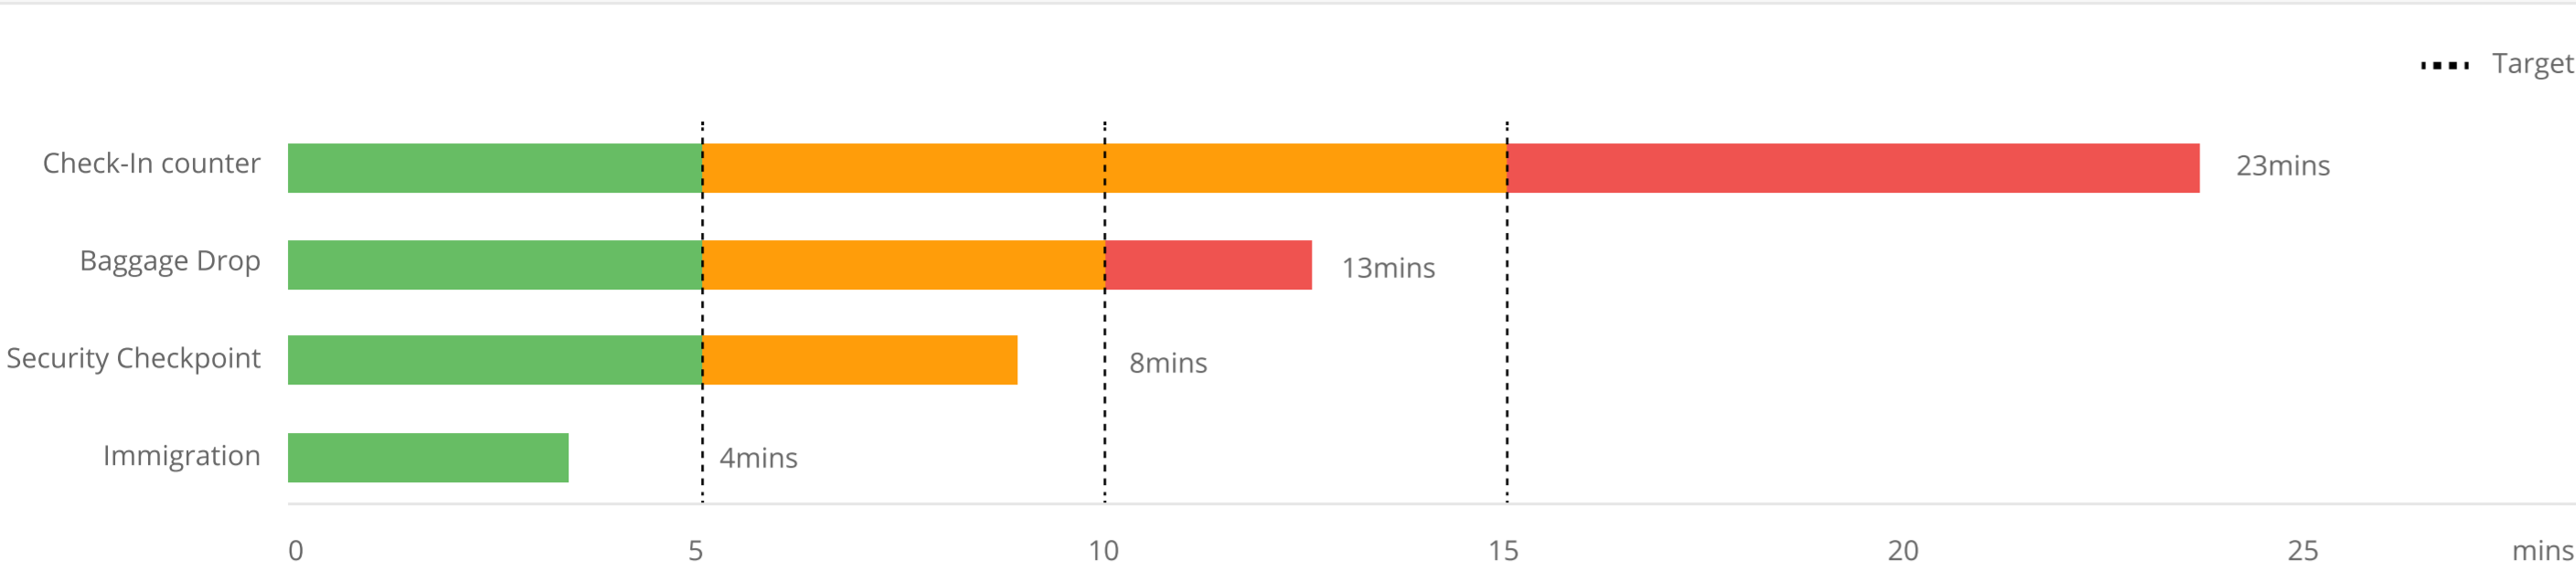

AIRPORT MONITORING SYSTEM KPI REPORT

Report Period: 04/03/2023 (Monday)

Checkpoint Waiting Time

Average Waiting Time
48mins

Target Waiting Time
20mins

Time	Check-In counter	Baggage Drop	Security Checkpoint	Immigration	Total Waiting Time
9:00	10mins	5mins	10mins	3mins	28mins
10:00	5mins	6mins	6mins	5mins	22mins
11:00	4mins	4mins	5mins	3mins	16mins
12:00	14mins	6mins	10mins	20mins	50mins
13:00	30mins	20mins	20mins	45mins	27mins
14:00	28mins	35mins	38mins	28mins	40mins
15:00	26mins	15mins	26mins	26mins	26mins
16:00	22mins	6mins	15mins	6mins	22mins
17:00	22mins	22mins	11mins	6mins	22mins
18:00	18mins	18mins	20mins	5mins	18mins

Check-In Point

Waiting Time	Number of Zone	Number of Gate
< 20 mins	2	6
20 mins - 40 mins	1	4
> 40mins	1	4

Time	Zone A		Zone B		Zone C		Zone D	
	Visitors	Waiting Time (mins)	Visitors	Waiting Time (mins)	Visitors	Waiting Time (mins)	Visitors	Waiting Time (mins)
08:00 - 09:00	20	8	41	13	36	10	18	6
09:00 - 10:00	35	10	67	21	15	5	20	7
10:00 - 11:00	51	16	30	12	10	4	38	15
11:00 - 12:00	22	8	10	5	20	6	46	19
12:00 - 13:00	28	9	8	10	21	6	32	7
13:00 - 14:00	39	12	15	7	25	6	27	6
14:00 - 15:00	55	17	24	9	32	10	22	6
15:00 - 16:00	41	12	31	12	28	7	19	6
16:00 - 17:00	28	8	25	9	40	18	12	5
17:00 - 18:00	15	5	16	9	35	15	8	3
18:00 - 19:00	32	10	10	5	23	23	15	6

Baggage Drop

Waiting Time	Number of Zone	Number of Gate
< 20 mins	2	6
20 mins - 40 mins	1	4
> 40mins	1	4

Time	Zone A		Zone B		Zone C		Zone D	
	Visitors	Waiting Time (mins)	Visitors	Waiting Time (mins)	Visitors	Waiting Time (mins)	Visitors	Waiting Time (mins)
08:00 - 09:00	20	8	41	13	36	10	18	6
09:00 - 10:00	35	10	67	21	15	5	20	7
10:00 - 11:00	51	16	30	12	10	4	38	15
11:00 - 12:00	22	8	10	5	20	6	46	19
12:00 - 13:00	28	9	8	10	21	6	32	7
13:00 - 14:00	39	12	15	7	25	6	27	6
14:00 - 15:00	55	17	24	9	32	10	22	6
15:00 - 16:00	41	12	31	12	28	7	19	6
16:00 - 17:00	28	8	25	9	40	18	12	5
17:00 - 18:00	15	5	16	9	35	15	8	3
18:00 - 19:00	32	10	10	5	23	23	15	6