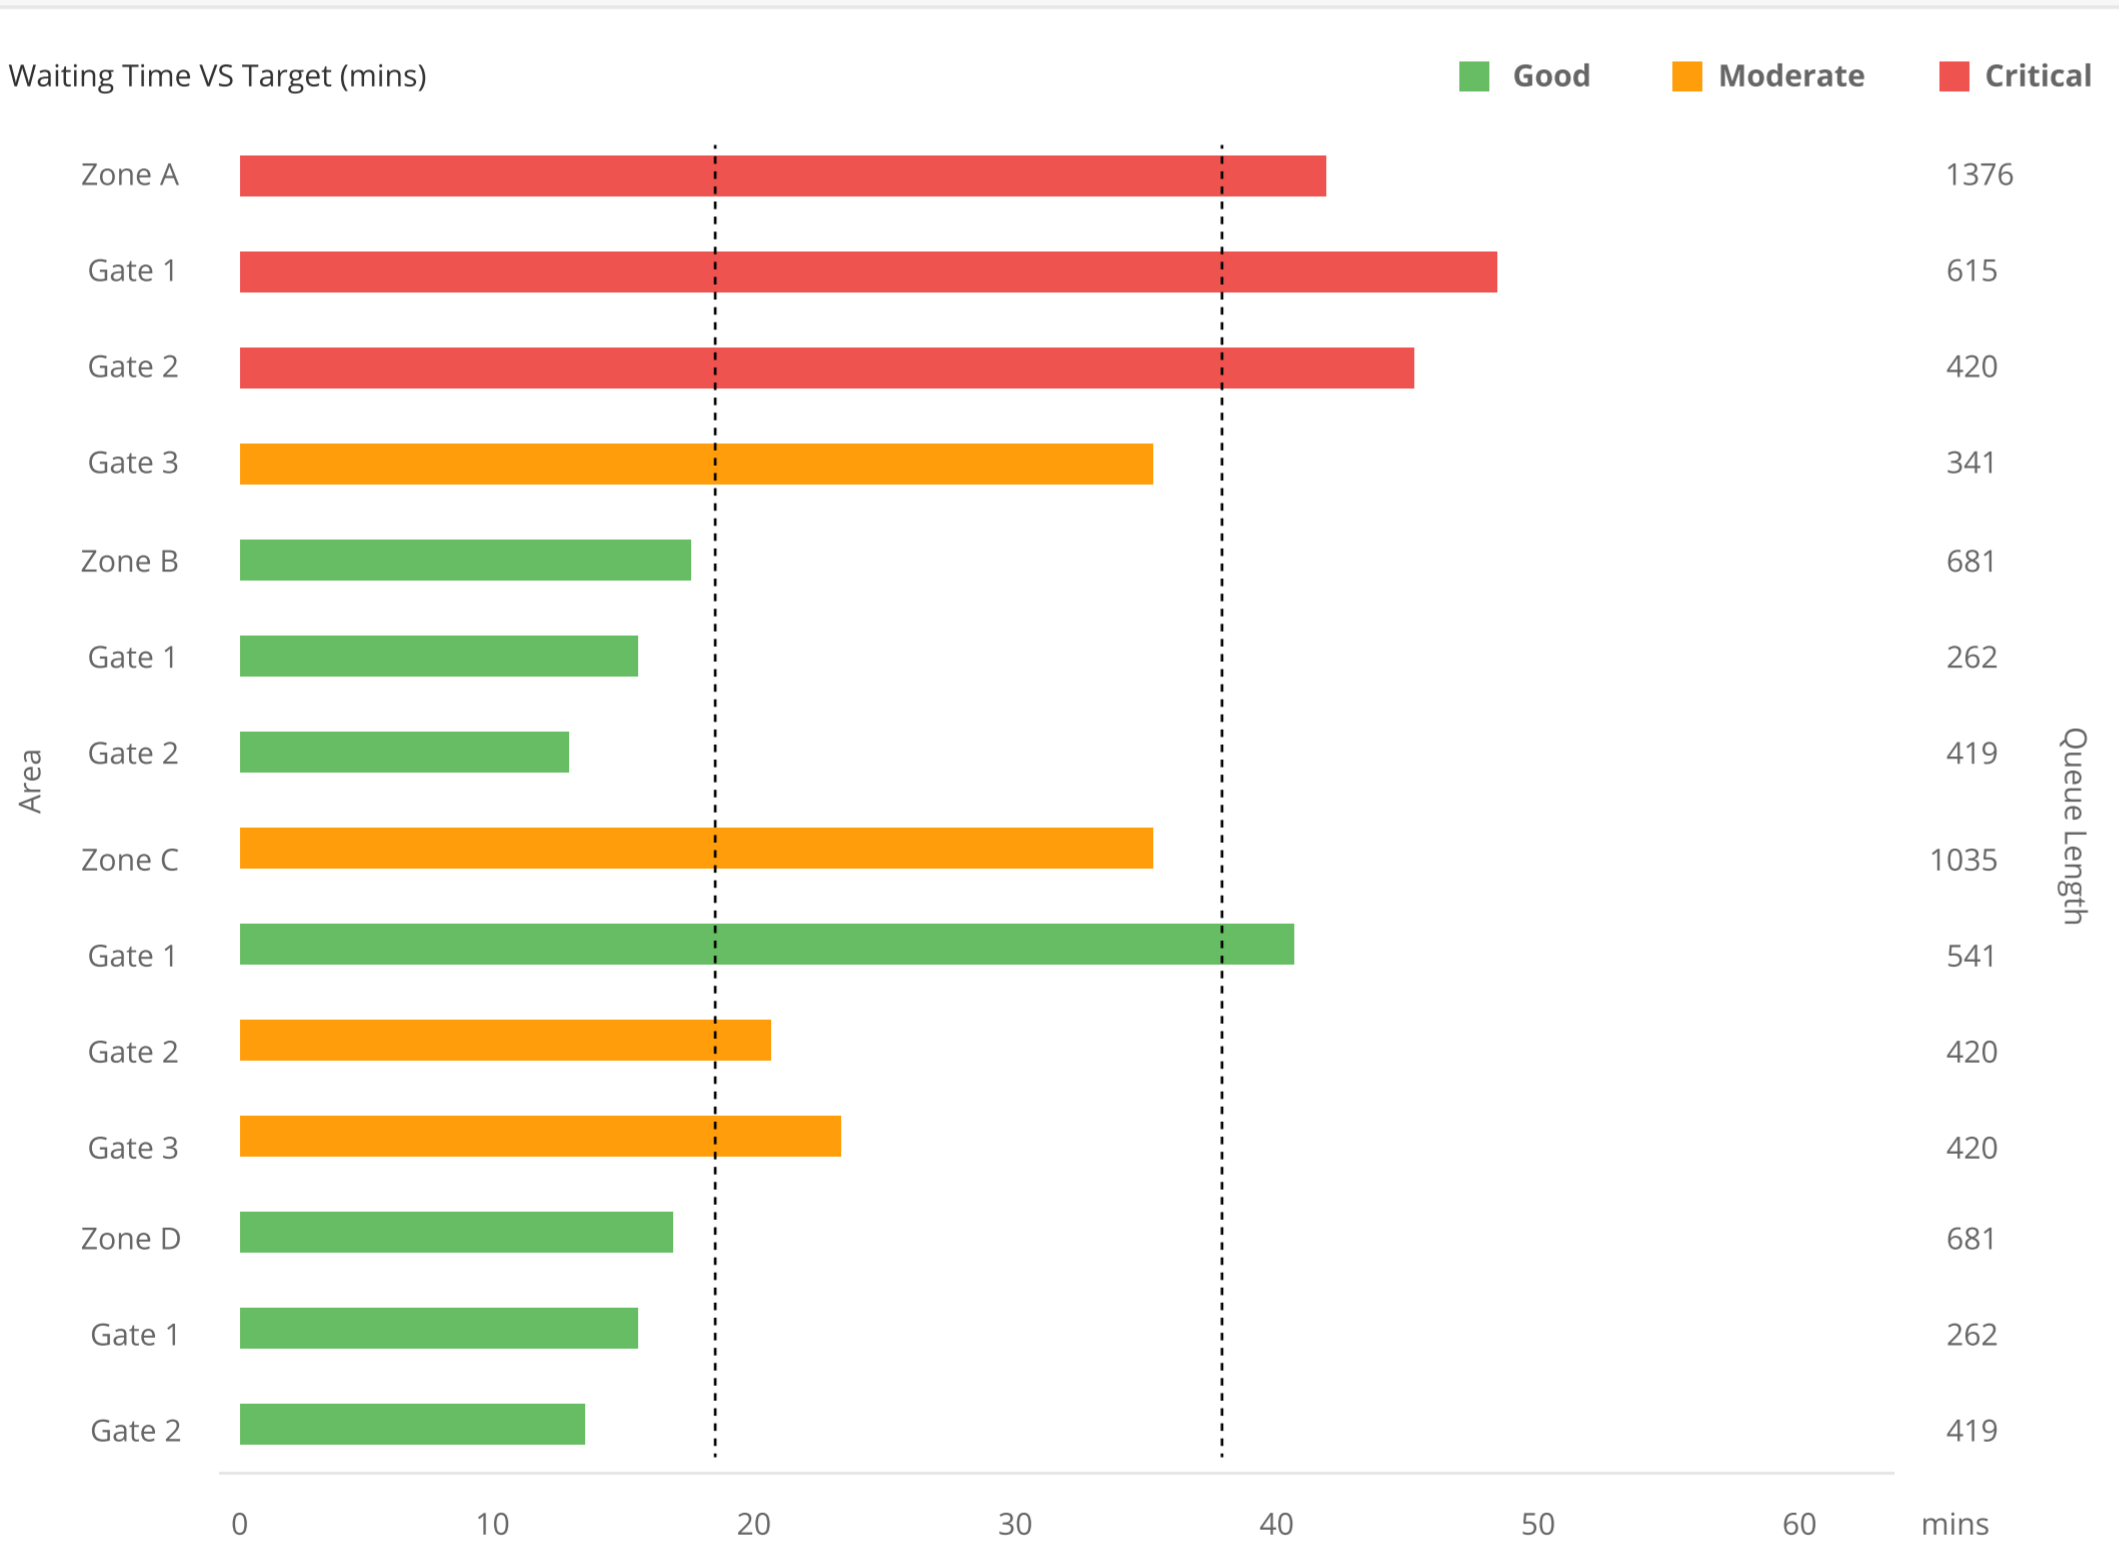

AIRPORT MONITORING SYSTEM KPI REPORT

Report Period: 04/03/2023 (Monday)

Checkpoint Waiting Time

Average Waiting Time
48mins

Target Waiting Time
20mins

Time	Check-In counter	Baggage Drop	Security Checkpoint	Immigration	Total Waiting Time
9:00	10mins	5mins	10mins	3mins	28mins
10:00	5mins	6mins	6mins	5mins	22mins
11:00	4mins	4mins	5mins	3mins	16mins
12:00	14mins	6mins	10mins	20mins	50mins
13:00	30mins	20mins	20mins	45mins	27mins
14:00	28mins	35mins	38mins	28mins	40mins
15:00	26mins	15mins	26mins	26mins	26mins
16:00	22mins	6mins	15mins	6mins	22mins
17:00	22mins	22mins	11mins	6mins	22mins
18:00	18mins	18mins	20mins	5mins	18mins

Check-In Point

Waiting Time	Number of Zone	Number of Gate
< 20 mins	2	6
20 mins - 40 mins	1	4
> 40mins	1	4

Time	Zone A		Zone B		Zone C		Zone D	
	Visitors	Waiting Time (mins)	Visitors	Waiting Time (mins)	Visitors	Waiting Time (mins)	Visitors	Waiting Time (mins)
08:00 - 09:00	20	8	41	13	36	10	18	6
09:00 - 10:00	35	10	67	21	15	5	20	7
10:00 - 11:00	51	16	30	12	10	4	38	15
11:00 - 12:00	22	8	10	5	20	6	46	19
12:00 - 13:00	28	9	8	10	21	6	32	7
13:00 - 14:00	39	12	15	7	25	6	27	6
14:00 - 15:00	55	17	24	9	32	10	22	6
15:00 - 16:00	41	12	31	12	28	7	19	6
16:00 - 17:00	28	8	25	9	40	18	12	5
17:00 - 18:00	15	5	16	9	35	15	8	3
18:00 - 19:00	32	10	10	5	23	23	15	6

Baggage Drop

Waiting Time	Number of Zone	Number of Gate
< 20 mins	2	6
20 mins - 40 mins	1	4
> 40mins	1	4

Time	Zone A		Zone B		Zone C		Zone D	
	Visitors	Waiting Time (mins)	Visitors	Waiting Time (mins)	Visitors	Waiting Time (mins)	Visitors	Waiting Time (mins)
08:00 - 09:00	20	8	41	13	36	10	18	6
09:00 - 10:00	35	10	67	21	15	5	20	7
10:00 - 11:00	51	16	30	12	10	4	38	15
11:00 - 12:00	22	8	10	5	20	6	46	19
12:00 - 13:00	28	9	8	10	21	6	32	7
13:00 - 14:00	39	12	15	7	25	6	27	6
14:00 - 15:00	55	17	24	9	32	10	22	6
15:00 - 16:00	41	12	31	12	28	7	19	6
16:00 - 17:00	28	8	25	9	40	18	12	5
17:00 - 18:00	15	5	16	9	35	15	8	3
18:00 - 19:00	32	10	10	5	23	23	15	6