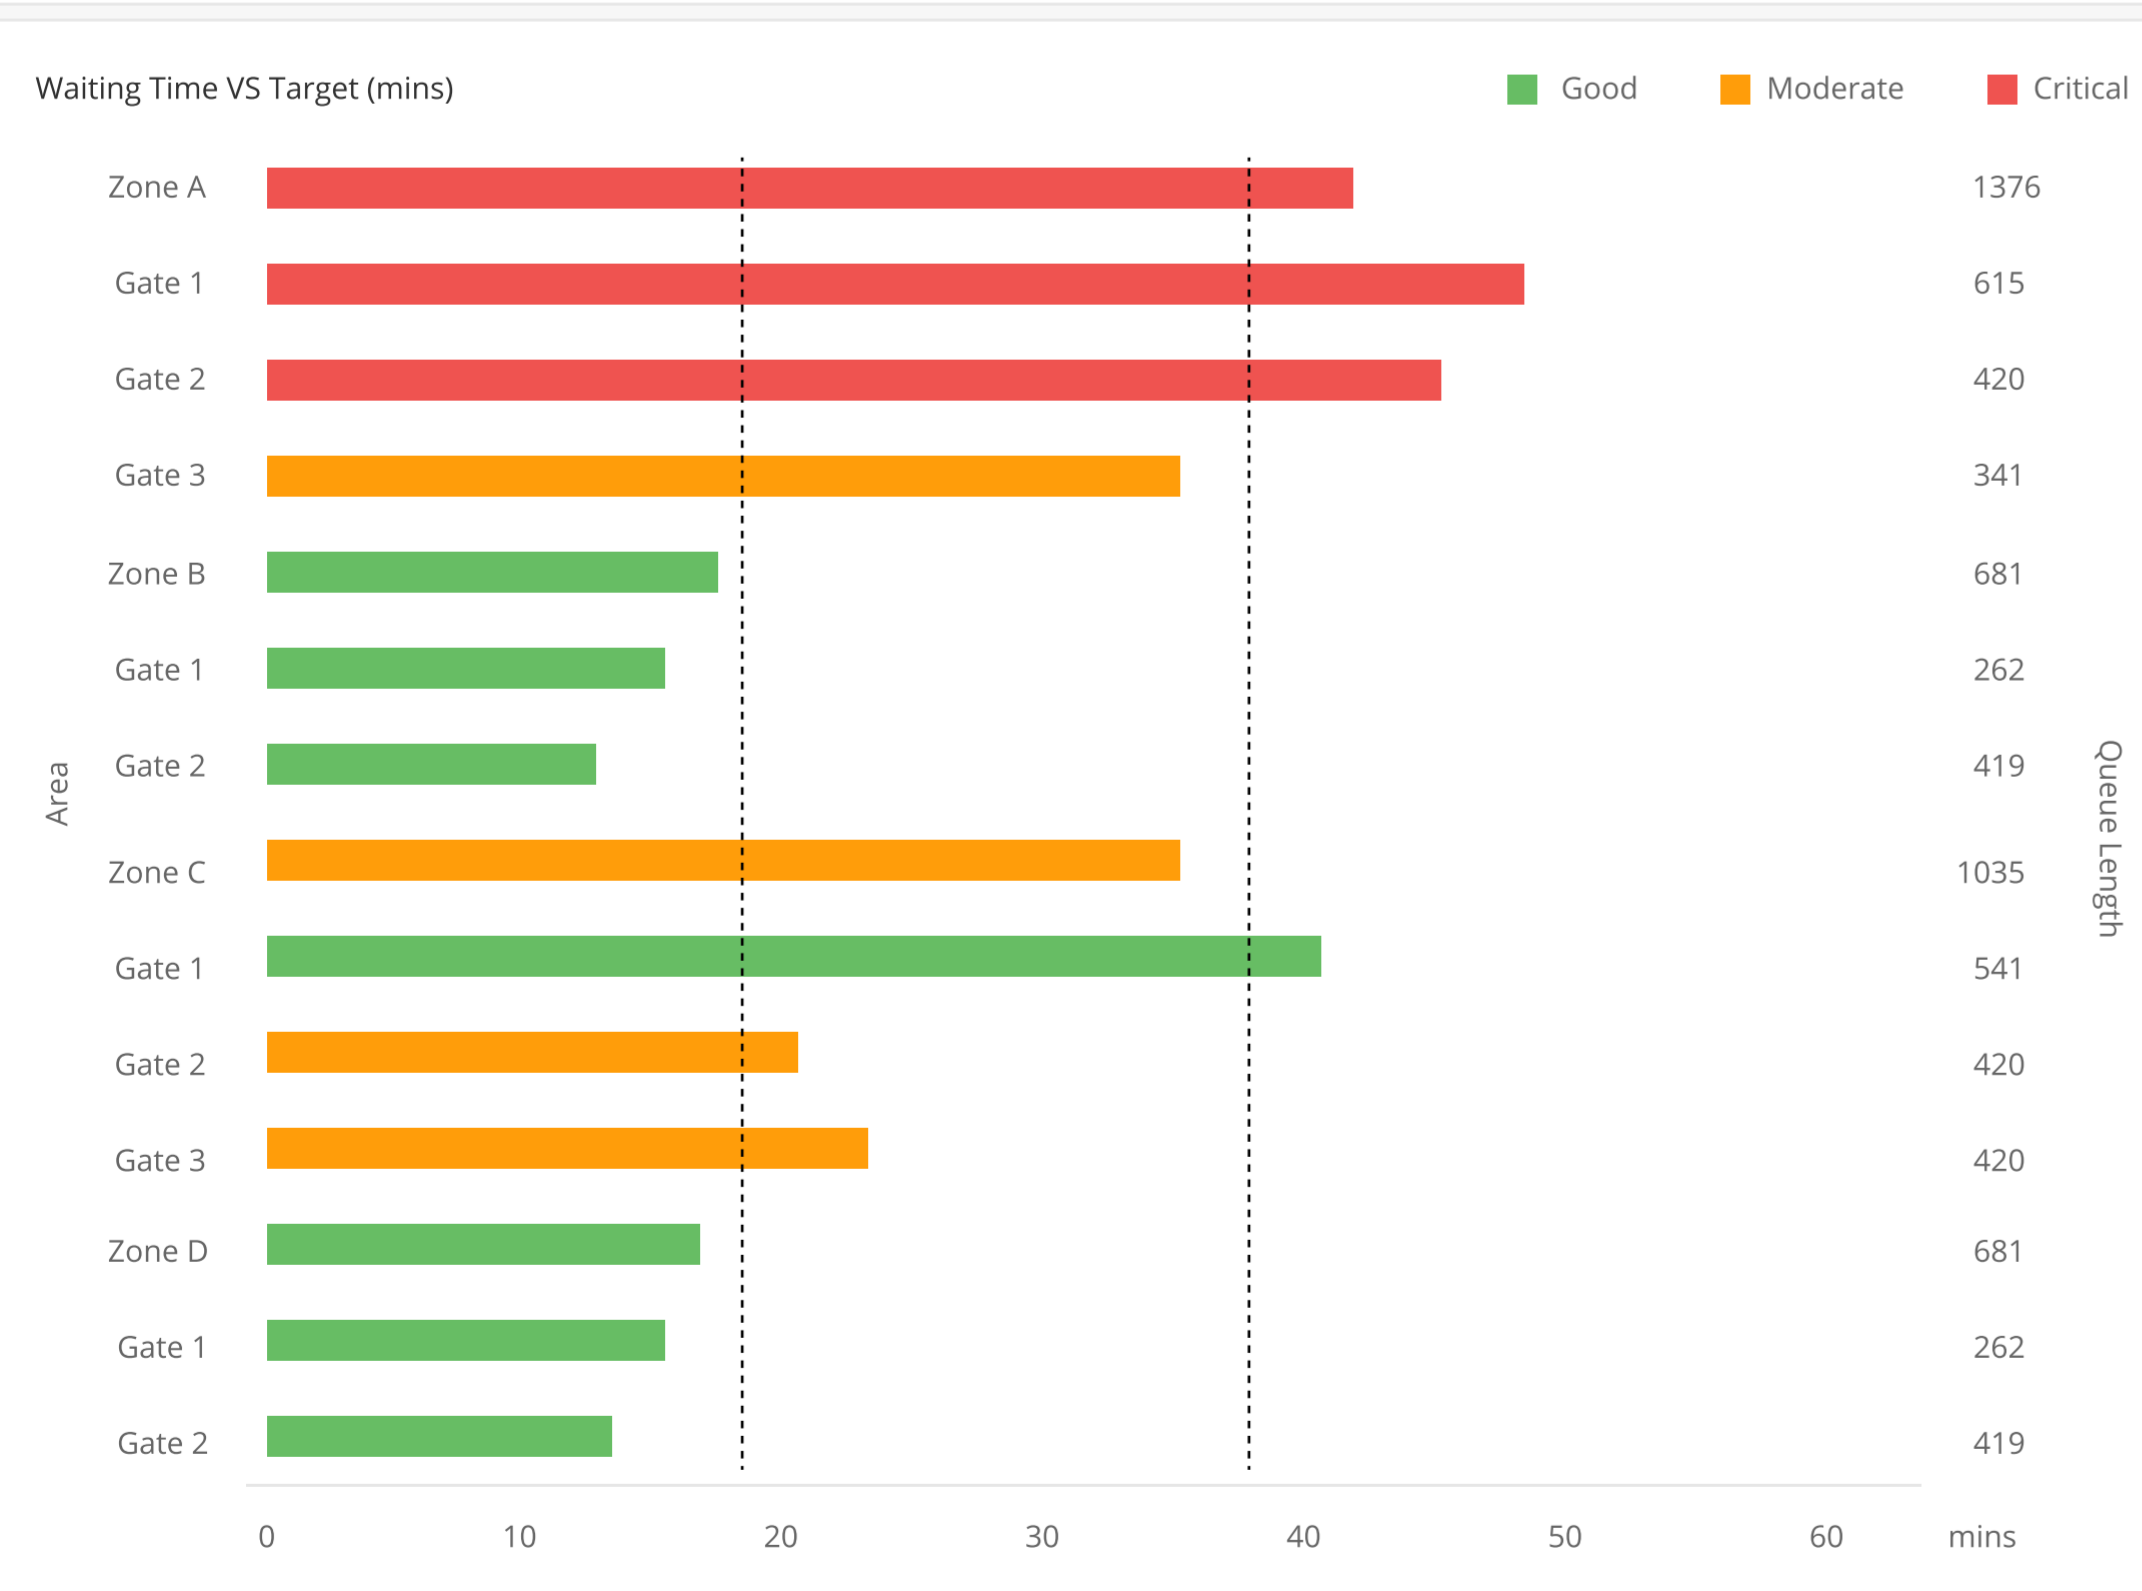

Baggage Drop

Waiting Time	Number of Zone	Number of Gate
< 20 mins	2	6
20 mins - 40 mins	1	4
> 40mins	1	4

Time	Zone A		Zone B		Zone C		Zone D	
	Visitors	Waiting Time (mins)	Visitors	Waiting Time (mins)	Visitors	Waiting Time (mins)	Visitors	Waiting Time (mins)
08:00 - 09:00	20	8	41	13	36	10	18	6
09:00 - 10:00	35	10	67	21	15	5	20	7
10:00 - 11:00	51	16	30	12	10	4	38	15
11:00 - 12:00	22	8	10	5	20	6	46	19
12:00 - 13:00	28	9	8	10	21	6	32	7
13:00 - 14:00	39	12	15	7	25	6	27	6
14:00 - 15:00	55	17	24	9	32	10	22	6
15:00 - 16:00	41	12	31	12	28	7	19	6
16:00 - 17:00	28	8	25	9	40	18	12	5
17:00 - 18:00	15	5	16	9	35	15	8	3
18:00 - 19:00	32	10	10	5	23	23	15	6

Security Checkpoint

Waiting Time	Number of Zone	Number of Gate
< 20 mins	2	6
20 mins - 40 mins	1	4
> 40mins	1	4

	Zone A		Zone B		Zone C		Zone D	
Time	Visitors	Waiting Time (mins)	Visitors	Waiting Time (mins)	Visitors	Waiting Time (mins)	Visitors	Waiting Time (mins)
08:00 - 09:00	20	8	41	13	36	10	18	6
09:00 - 10:00	35	10	67	21	15	5	20	7
10:00 - 11:00	51	16	30	12	10	4	38	15
11:00 - 12:00	22	8	10	5	20	6	46	19
12:00 - 13:00	28	9	8	10	21	6	32	7
13:00 - 14:00	39	12	15	7	25	6	27	6
14:00 - 15:00	55	17	24	9	32	10	22	6
15:00 - 16:00	41	12	31	12	28	7	19	6
16:00 - 17:00	28	8	25	9	40	18	12	5
17:00 - 18:00	15	5	16	9	35	15	8	3
18:00 - 19:00	32	10	10	5	23	23	15	6

Immigration

	Zone A		Zone B		Zone C		Zone D	
Time	Visitors	Waiting Time (mins)	Visitors	Waiting Time (mins)	Visitors	Waiting Time (mins)	Visitors	Waiting Time (mins)
08:00 - 09:00	20	8	41	13	36	10	18	6
09:00 - 10:00	35	10	67	21	15	5	20	7
10:00 - 11:00	51	16	30	12	10	4	38	15
11:00 - 12:00	22	8	10	5	20	6	46	19
12:00 - 13:00	28	9	8	10	21	6	32	7
13:00 - 14:00	39	12	15	7	25	6	27	6
14:00 - 15:00	55	17	24	9	32	10	22	6
15:00 - 16:00	41	12	31	12	28	7	19	6
16:00 - 17:00	28	8	25	9	40	18	12	5
17:00 - 18:00	15	5	16	9	35	15	8	3
18:00 - 19:00	32	10	10	5	23	23	15	6