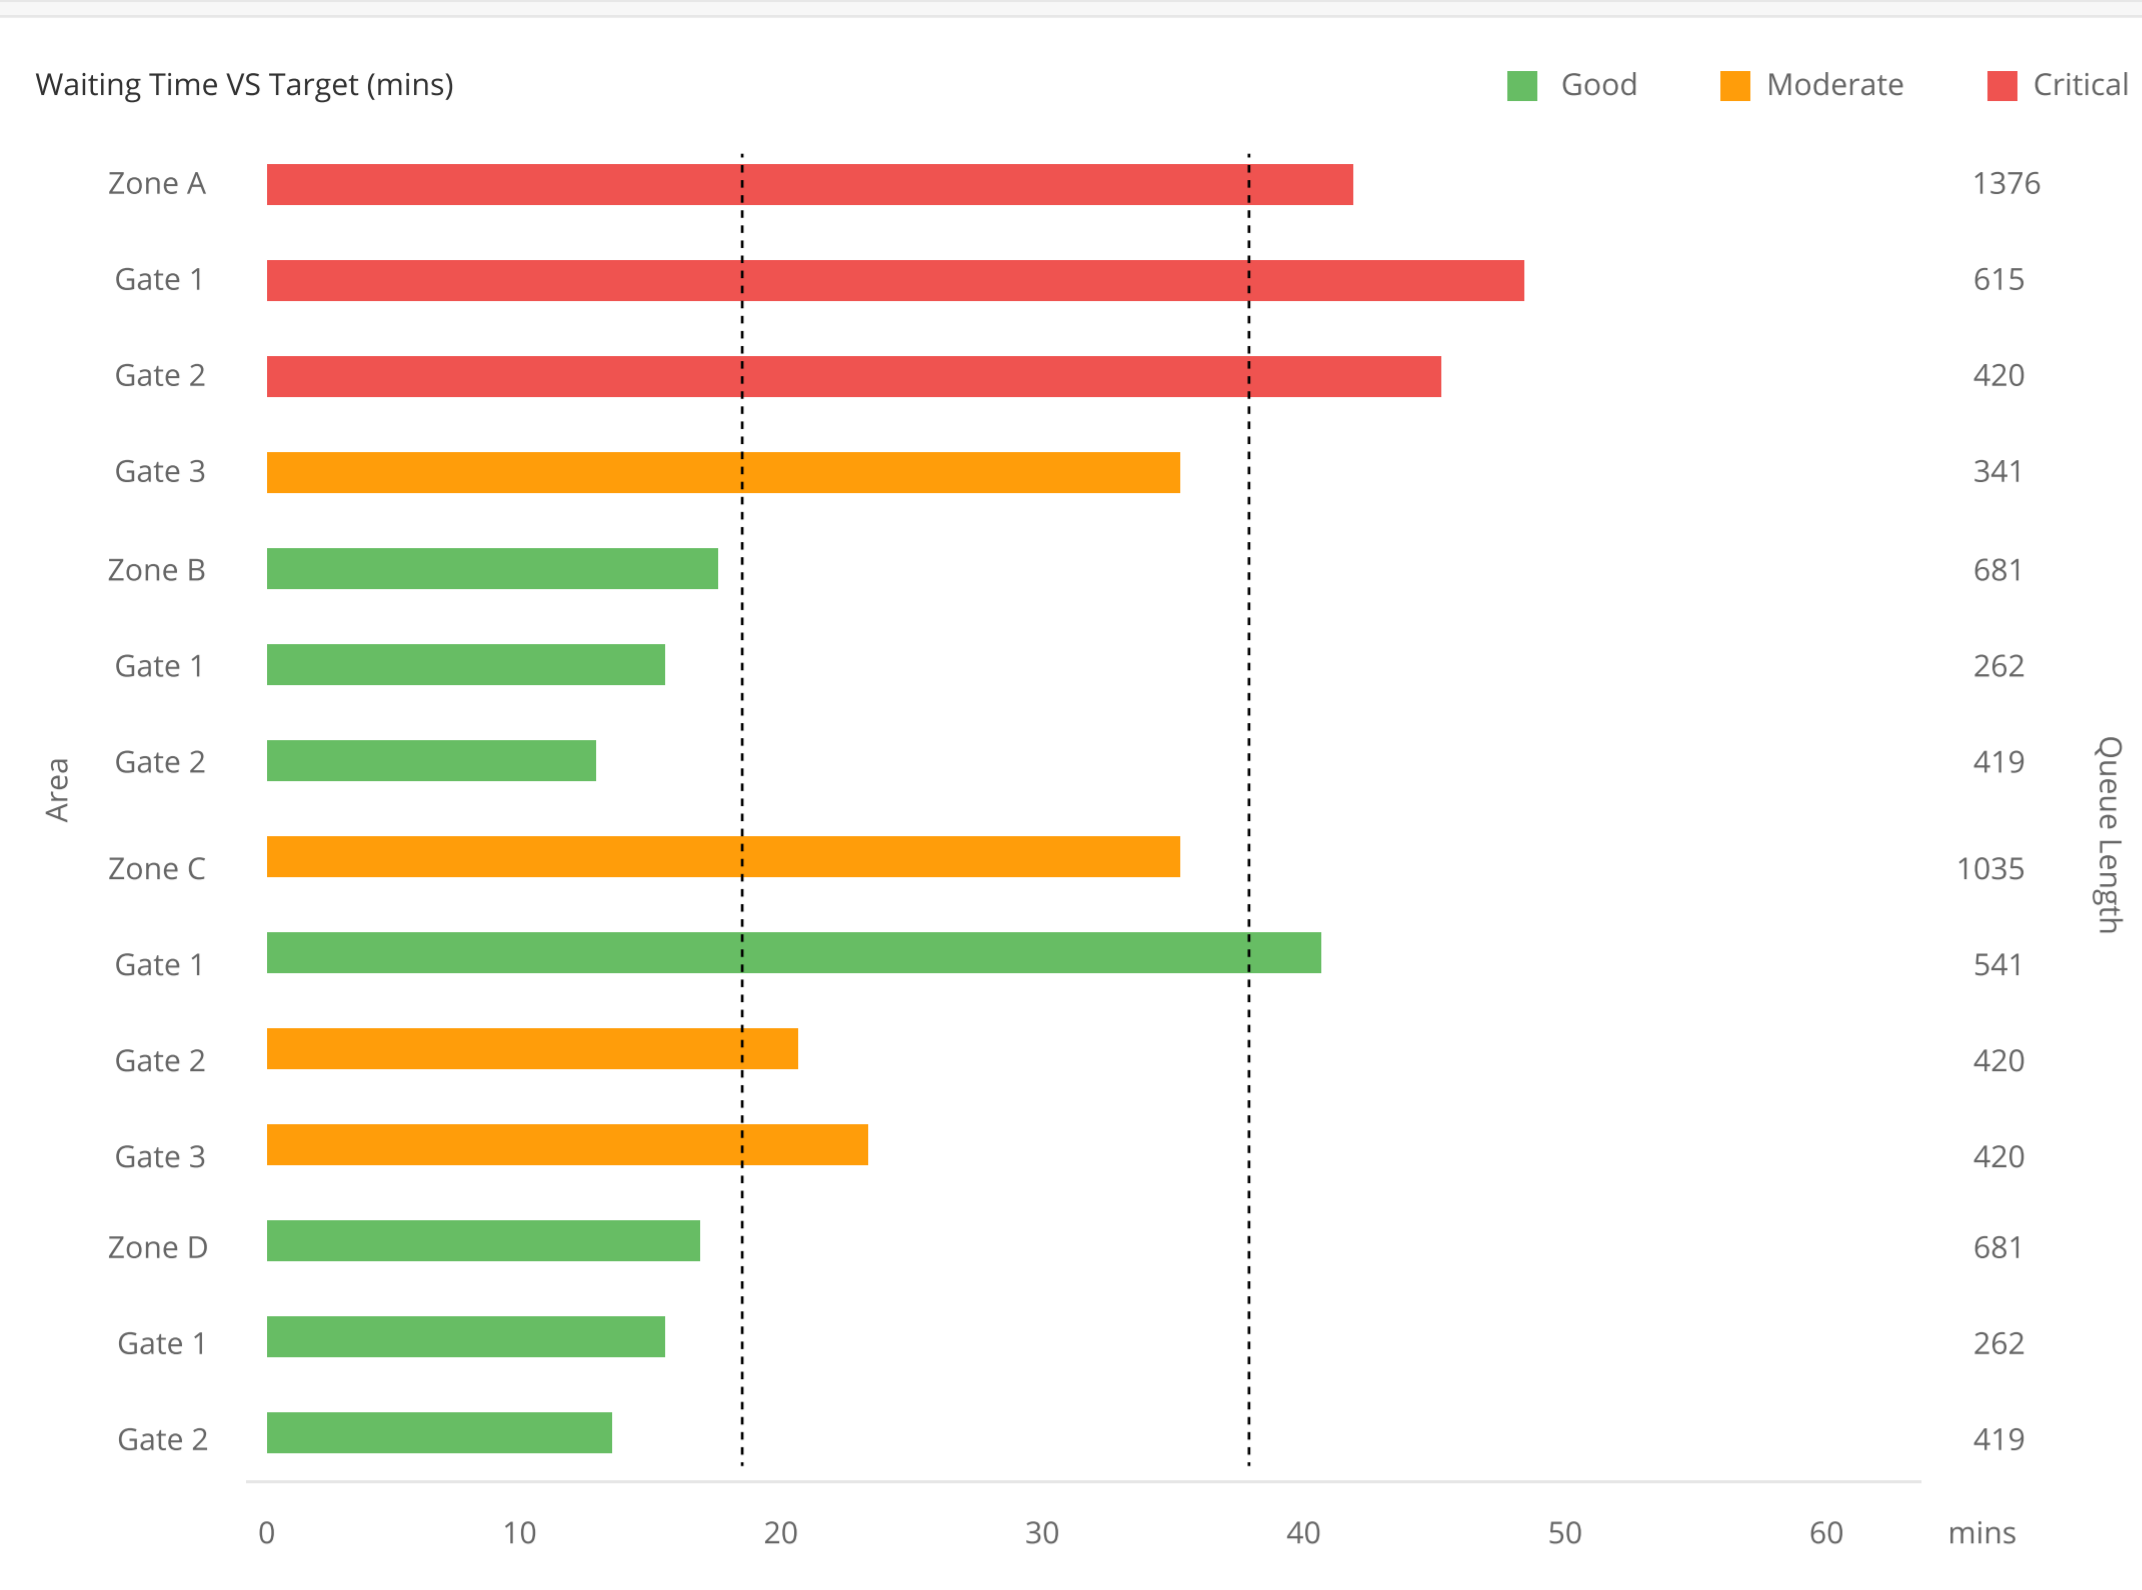

AIRPORT MONITORING SYSTEM KPI REPORT

Report Period: 04/03/2023 (Monday)

Checkpoint Waiting Time

Average Waiting Time
48mins

Target Waiting Time
20mins

Time	Check-In counter	Baggage Drop	Security Checkpoint	Immigration	Total Waiting Time
9:00	10mins	5mins	10mins	3mins	28mins
10:00	5mins	6mins	6mins	5mins	22mins
11:00	4mins	4mins	5mins	3mins	16mins
12:00	14mins	6mins	10mins	20mins	50mins
13:00	30mins	20mins	20mins	45mins	27mins
14:00	28mins	35mins	38mins	28mins	40mins
15:00	26mins	15mins	26mins	26mins	26mins
16:00	22mins	6mins	15mins	6mins	22mins
17:00	22mins	22mins	11mins	6mins	22mins
18:00	18mins	18mins	20mins	5mins	18mins

Check-In Point

Waiting Time	Number of Zone	Number of Gate
< 20 mins	2	6
20 mins - 40 mins	1	4
> 40mins	1	4

Time	Zone A		Zone B		Zone C		Zone D	
	Visitors	Waiting Time (mins)	Visitors	Waiting Time (mins)	Visitors	Waiting Time (mins)	Visitors	Waiting Time (mins)
08:00 - 09:00	20	8	41	13	36	10	18	6
09:00 - 10:00	35	10	67	21	15	5	20	7
10:00 - 11:00	51	16	30	12	10	4	38	15
11:00 - 12:00	22	8	10	5	20	6	46	19
12:00 - 13:00	28	9	8	10	21	6	32	7
13:00 - 14:00	39	12	15	7	25	6	27	6
14:00 - 15:00	55	17	24	9	32	10	22	6
15:00 - 16:00	41	12	31	12	28	7	19	6
16:00 - 17:00	28	8	25	9	40	18	12	5
17:00 - 18:00	15	5	16	9	35	15	8	3
18:00 - 19:00	32	10	10	5	23	23	15	6

Baggage Drop

Waiting Time	Number of Zone	Number of Gate
< 20 mins	2	6
20 mins - 40 mins	1	4
> 40mins	1	4

Time	Zone A		Zone B		Zone C		Zone D	
	Visitors	Waiting Time (mins)	Visitors	Waiting Time (mins)	Visitors	Waiting Time (mins)	Visitors	Waiting Time (mins)
08:00 - 09:00	20	8	41	13	36	10	18	6
09:00 - 10:00	35	10	67	21	15	5	20	7
10:00 - 11:00	51	16	30	12	10	4	38	15
11:00 - 12:00	22	8	10	5	20	6	46	19
12:00 - 13:00	28	9	8	10	21	6	32	7
13:00 - 14:00	39	12	15	7	25	6	27	6
14:00 - 15:00	55	17	24	9	32	10	22	6
15:00 - 16:00	41	12	31	12	28	7	19	6
16:00 - 17:00	28	8	25	9	40	18	12	5
17:00 - 18:00	15	5	16	9	35	15	8	3
18:00 - 19:00	32	10	10	5	23	23	15	6