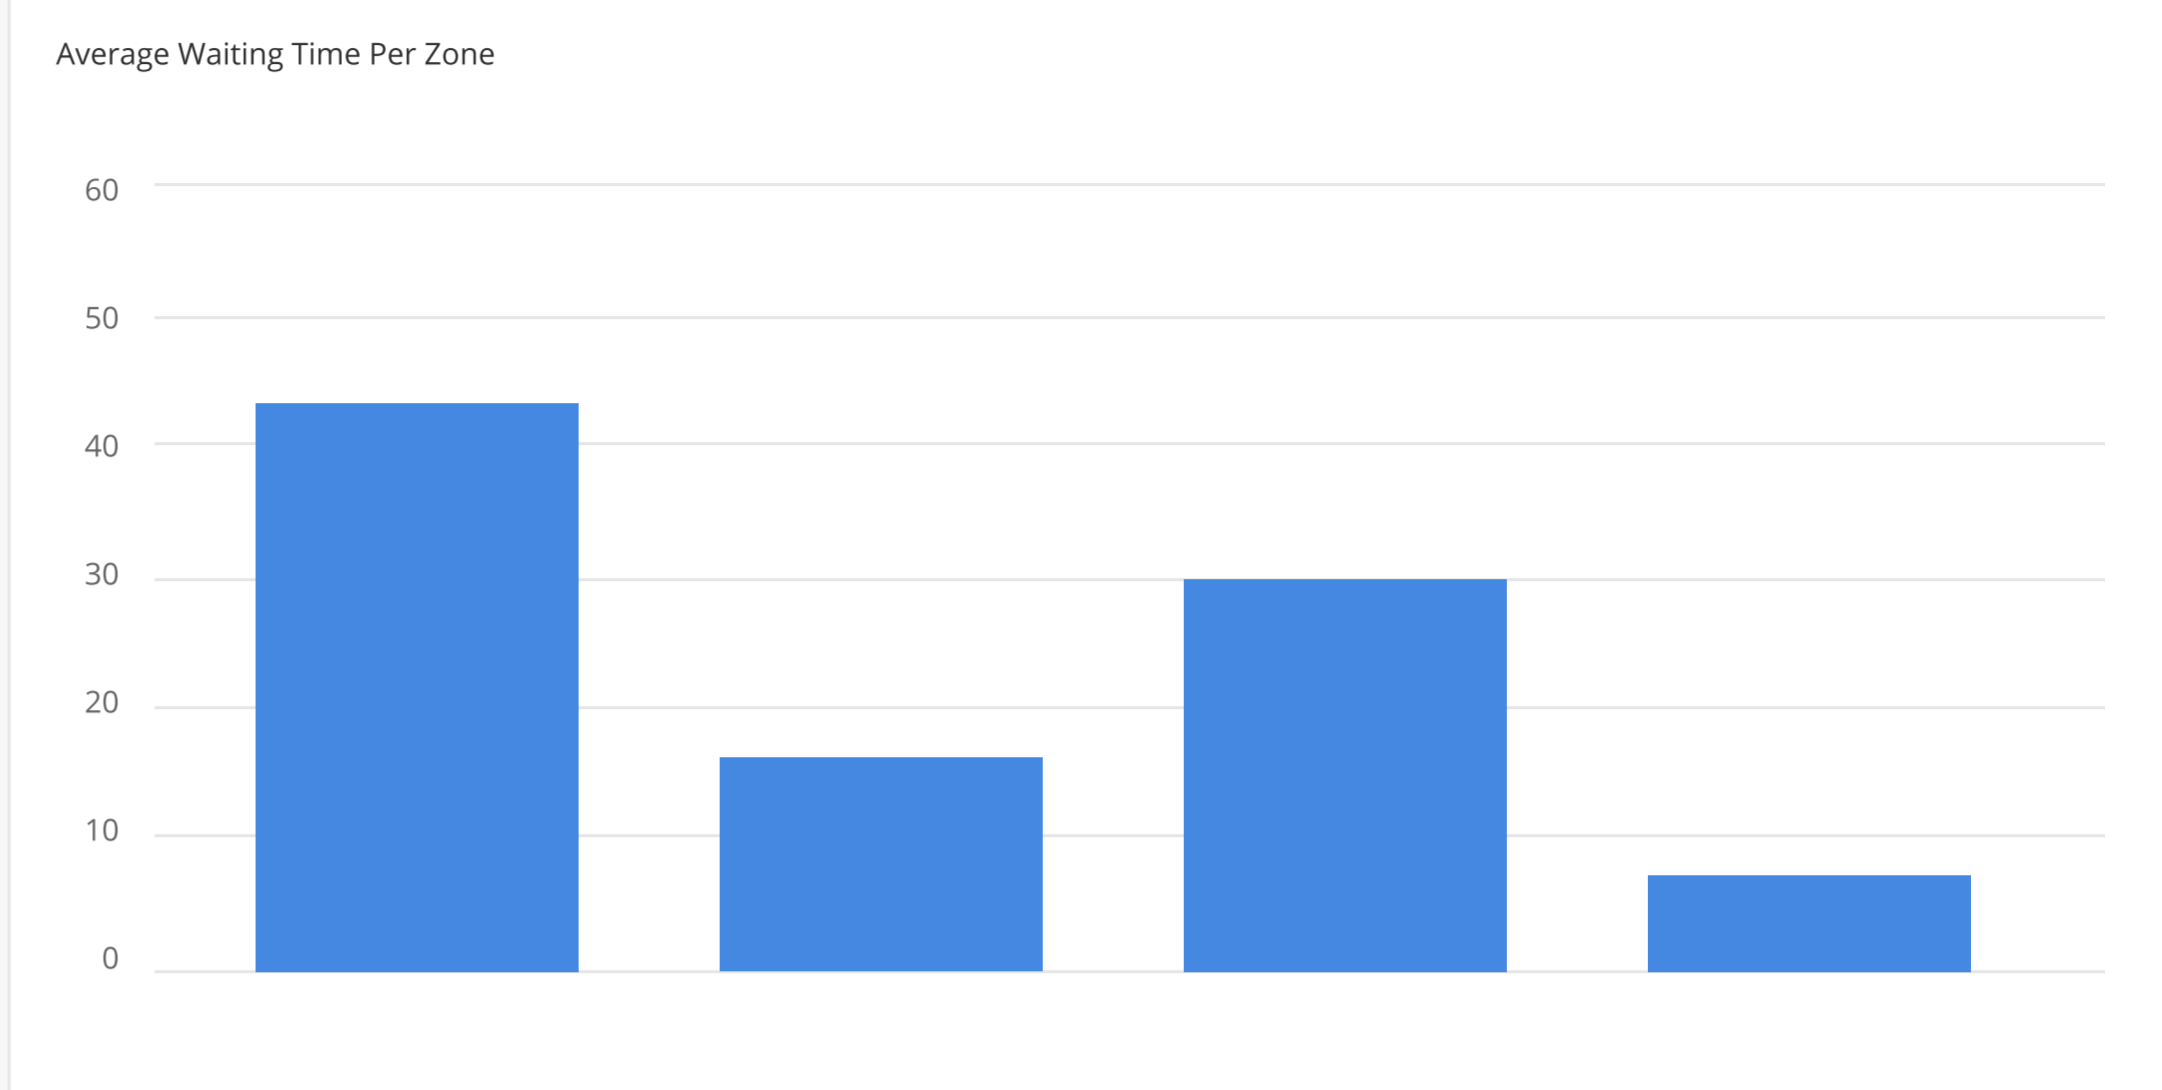

AIRPORT MONITORING SYSTEM KPI REPORT

Report Period: 04/03/2023 (Monday)

Checkpoint Waiting Time

Average Waiting Time
48mins

Target Waiting Time
20mins

Time	Check-In counter	Baggage Drop	Security Checkpoint	Immigration	Total Waiting Time
9:00	10mins	5mins	10mins	3mins	28mins
10:00	5mins	6mins	6mins	5mins	22mins
11:00	4mins	4mins	5mins	3mins	16mins
12:00	14mins	6mins	10mins	20mins	50mins
13:00	30mins	20mins	20mins	45mins	27mins
14:00	28mins	35mins	38mins	28mins	40mins
15:00	26mins	15mins	26mins	26mins	26mins
16:00	22mins	6mins	15mins	6mins	22mins
17:00	22mins	22mins	11mins	6mins	22mins
18:00	18mins	18mins	20mins	5mins	18mins

Check-In Point

Waiting Time	Number of Zone	Number of Gate
< 20 mins	2	6
20 mins - 40 mins	1	4
> 40mins	1	4

Time	Zone A		Zone B		Zone C		Zone D	
	Visitors	Waiting Time (mins)	Visitors	Waiting Time (mins)	Visitors	Waiting Time (mins)	Visitors	Waiting Time (mins)
08:00 - 09:00	20	8	41	13	36	10	18	6
09:00 - 10:00	35	10	67	21	15	5	20	7
10:00 - 11:00	51	16	30	12	10	4	38	15
11:00 - 12:00	22	8	10	5	20	6	46	19
12:00 - 13:00	28	9	8	10	21	6	32	7
13:00 - 14:00	39	12	15	7	25	6	27	6
14:00 - 15:00	55	17	24	9	32	10	22	6
15:00 - 16:00	41	12	31	12	28	7	19	6
16:00 - 17:00	28	8	25	9	40	18	12	5
17:00 - 18:00	15	5	16	9	35	15	8	3
18:00 - 19:00	32	10	10	5	23	23	15	6

Baggage Drop

Waiting Time	Number of Zone	Number of Gate
< 20 mins	2	6
20 mins - 40 mins	1	4
> 40mins	1	4

Time	Zone A		Zone B		Zone C		Zone D	
	Visitors	Waiting Time (mins)	Visitors	Waiting Time (mins)	Visitors	Waiting Time (mins)	Visitors	Waiting Time (mins)
08:00 - 09:00	20	8	41	13	36	10	18	6
09:00 - 10:00	35	10	67	21	15	5	20	7
10:00 - 11:00	51	16	30	12	10	4	38	15
11:00 - 12:00	22	8	10	5	20	6	46	19
12:00 - 13:00	28	9	8	10	21	6	32	7
13:00 - 14:00	39	12	15	7	25	6	27	6
14:00 - 15:00	55	17	24	9	32	10	22	6
15:00 - 16:00	41	12	31	12	28	7	19	6
16:00 - 17:00	28	8	25	9	40	18	12	5
17:00 - 18:00	15	5	16	9	35	15	8	3
18:00 - 19:00	32	10	10	5	23	23	15	6