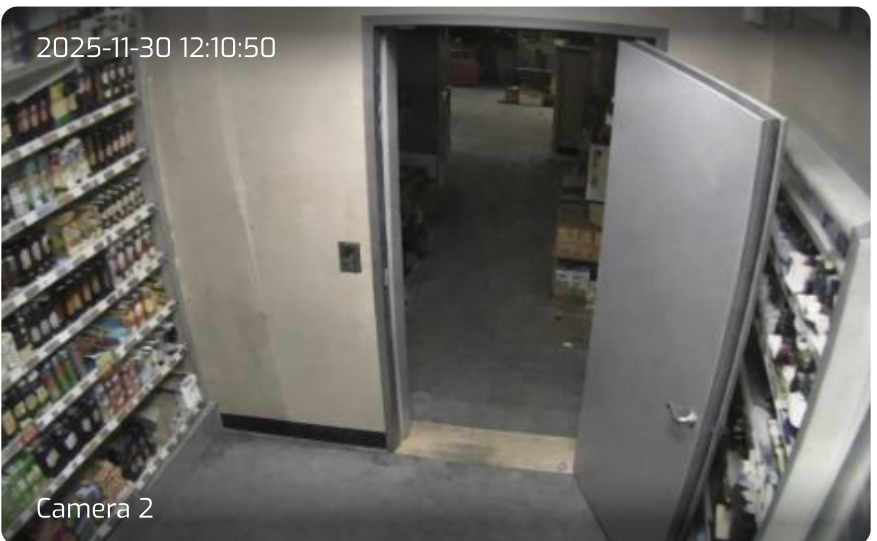

✕ Notification

Today

● Grab-and-Go Theft Suspected

Rapid removal detected at High-Risk Shelf A.

5m

Confirm

False Alarm

Assign

● Backdoor Left Open

Door remained open for 25 seconds.

12m

Confirm

False Alarm

Assign