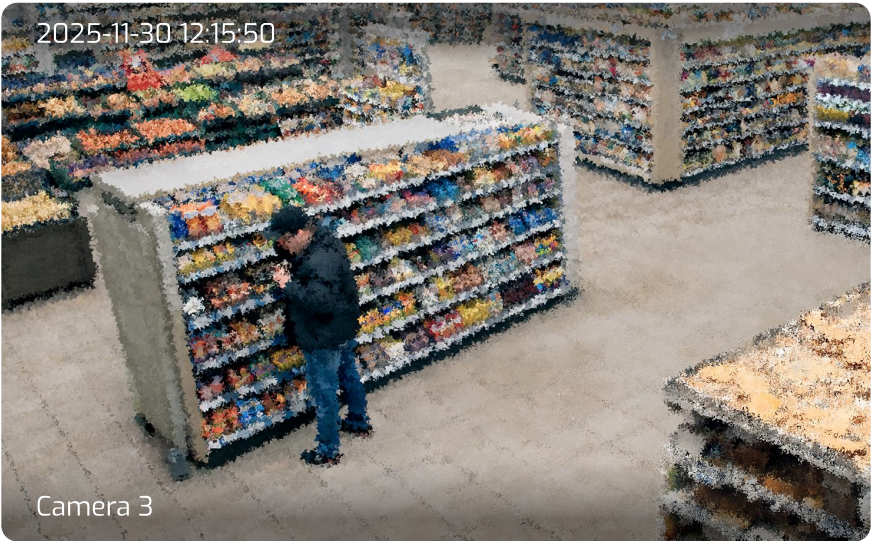

✕ Notification

Today

● Grab-and-Go Theft Suspected

Rapid removal detected at High-Risk Shelf A.

5m

Confirm

False Alarm

Assign

● Backdoor Left Open

Door remained open for 25 seconds.

12m

Confirm

False Alarm

Assign