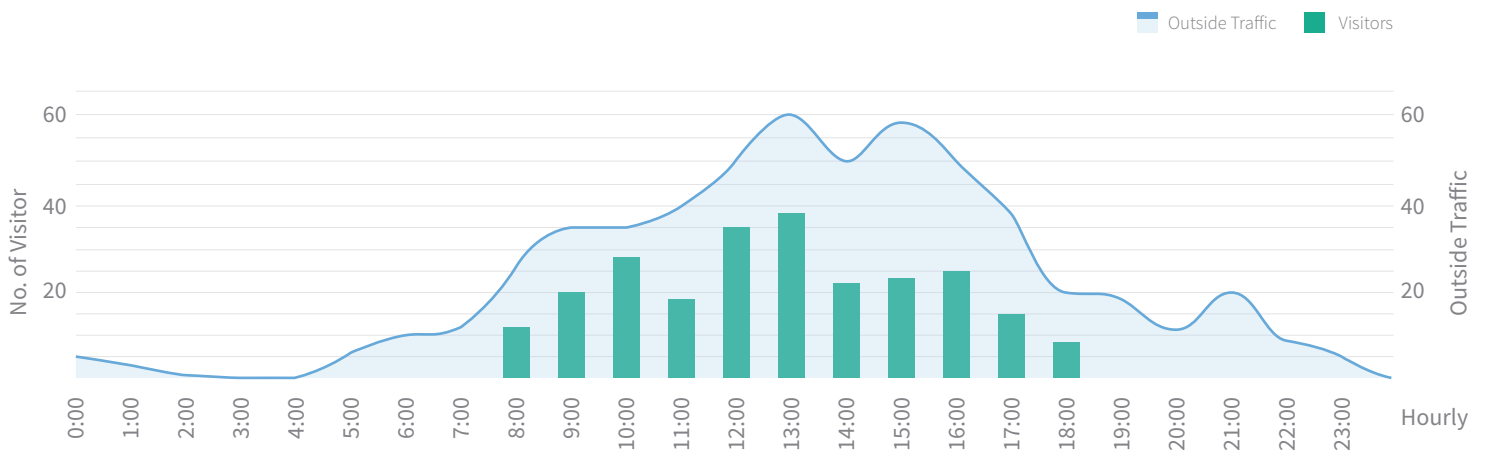

Visit Duration

17m

▼ 5.6%

Returning Rate

21%

▲ 16.7%

VISITOR COUNTS

Time	Visitor Counts	Outside Traffic	Turn In Rate (%)
0:00	Closed	5	Closed
1:00	Closed	3	Closed
2:00	Closed	1	Closed
3:00	Closed	0	Closed
4:00	Closed	0	Closed
5:00	Closed	6	Closed
6:00	Closed	10	Closed
7:00	Closed	12	Closed
8:00	12	26	46.15
9:00	20	35	57.14
10:00	28	35	80.00
11:00	18	40	45.00
12:00	35	50	70.00
13:00	38	55	69.09
14:00	22	50	44.00
15:00	23	58	43.10
16:00	25	50	50.00
17:00	15	38	39.47
18:00	8	20	40.00
19:00	Closed	18	Closed
20:00	Closed	12	Closed
21:00	Closed	20	Closed
22:00	Closed	8	Closed
23:00	Closed	5	Closed